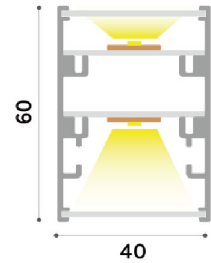

Profile size (mm)

LED Type	SMD2835
Color Rendering	CRI > 80 [Optional CRI>90 / CRI>95]
Material	Aluminum 6063-T5
Diffuser	Opal PC / Prismatic PMMA / Optical Lens
Installations	Parallel Suspended / Central Suspended / Surface Mounted / Recessed
IP Rate	IP20

Specifications

Item No.	Segments	Dimensions (mm)	Power (W)	Voltage	Control Gear	Luminous Efficiency	Color Temperature	Surface Color
LC4060-450-U	1	Ø450xW40xH60	10+10	AC100-277V AC200-240V	On-Off 0-10V DALI PUSH Triac Casambi Emergency PIR Sensor	100lm/W 120lm/W	2700K 3000K 4000K 5000K 6000K 6500K CCT Switch Tunable RGBW	White Black Silver Gold
LC4060-540-U	1	Ø540xW40xH60	10+10					
LC4060-640-U	1	Ø640xW40xH60	15+15					
LC4060-740-U	1	Ø740xW40xH60	20+20					
LC4060-900-U	1	Ø900xW40xH60	25+25					
LC4060-1040-U	1	Ø1040xW40xH60	30+30					
LC4060-1200-U	1	Ø1200xW40xH60	35+35					
LC4060-1540-U	4	Ø1540xW40xH60	40+40					
LC4060-1840-U	4	Ø1840xW40xH60	55+55					
LC4060-2040-U	4	Ø2040xW40xH60	60+60					
LC4060-2440-U	4	Ø2440xW40xH60	75+75					
LC4060-3040-U	6	Ø3040xW40xH60	90+90					
LC4060-3640-U	6	Ø3640xW40xH60	100+100					
LC4060-4040-U	8	Ø4040xW40xH60	120+120					
LC4060-4540-U	8	Ø4540xW40xH60	140+140					
LC4060-5040-U	8	Ø5040xW40xH60	160+160