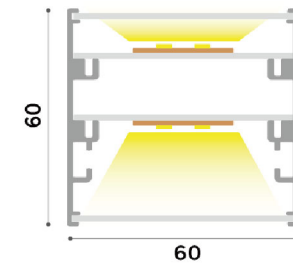

Profile size (mm)