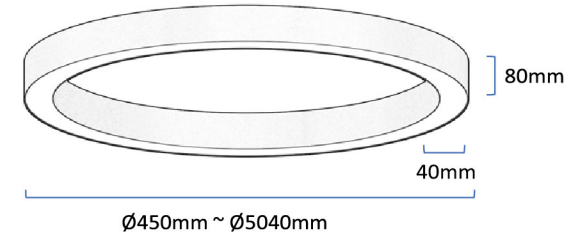

# LC6060-U

Dimensions (mm)

Profile size (mm)

LED Type	SMD2835
Color Rendering	CRI > 80 [Optional CRI>90 / CRI>95]
Material	Aluminum 6063-T5
Diffuser	Opal PC / Prismatic PMMA / Optical Lens
Installations	Parallel Suspended / Central Suspended / Surface Mounted / Recessed
IP Rate	IP20

## Dimensions (mm)