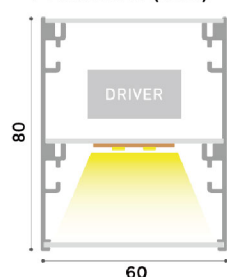

Profile size (mm)

LED Type	SMD2835
Color Rendering	CRI > 80 [Optional CRI>90 / CRI>95]
Material	Aluminum 6063-T5
Diffuser	Opal PC / Prismatic PMMA / Optical Lens
Installations	Parallel Suspended / Central Suspended / Surface Mounted / Recessed
IP Rate	IP20

Specifications

Item No.	Segments	Dimensions (mm)	Power (W)	Voltage	Control Gear	Luminous Efficiency	Color Temperature	Surface Color
LC6080-450	1	Ø450xW60xH80	20	AC100-277V AC200-240V	On-Off 0-10V DALI PUSH Triac Casambi	100lm/W 120lm/W	2700K 3000K 4000K 5000K 6000K 6500K CCT Switch Tunable RGBW	White Black Silver Gold
LC6080-660	1	Ø660xW60xH80	30					
LC6080-780	1	Ø780xW60xH80	35					
LC6080-900	1	Ø900xW60xH80	40					
LC6080-1060	1	Ø1060xW60xH80	50					
LC6080-1200	1	Ø1200xW60xH80	60					
LC6080-1560	4	Ø1560xW60xH80	80					
LC6080-1860	4	Ø1860xW60xH80	110					
LC6080-2060	4	Ø2060xW60xH80	120					
LC6080-2460	4	Ø2460xW60xH80	150					
LC6080-3060	6	Ø3060xW60xH80	180					
LC6080-3660	6	Ø3660xW60xH80	200					
LC6080-4060	8	Ø4060xW60xH80	240					
LC6080-4560	8	Ø4560xW60xH80	280					
LC6080-5060	8	Ø5060xW60xH80	320