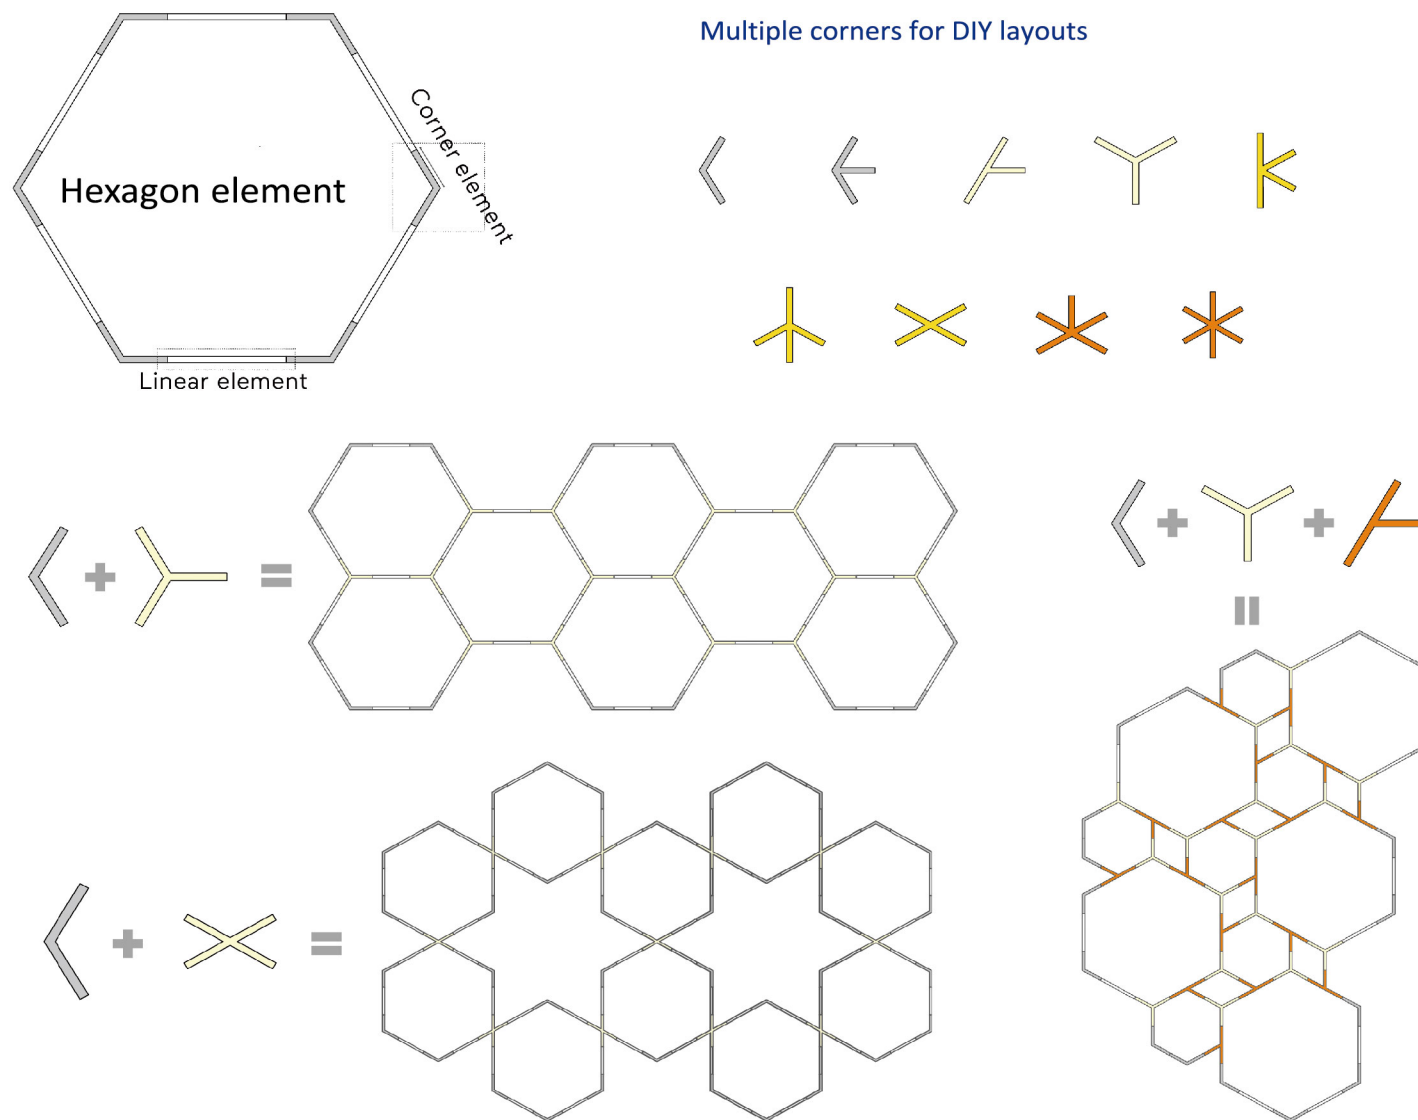

### Other Members From Our Product Family

Highly flexible system consisting of linear, curved, hollow and solid elements

Rounded Square element

Rounded Rectangle element

Enhance lighting projects with our **DIALux** evo layout Lighting solutions service. It provides comprehensive details, including 3D models with joints, continuous lines, mounting types, colors, photometric calculations, and other valuable information essential for lighting projects.