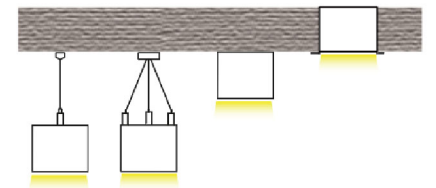

LED Type	SMD2835
Color Rendering	CRI > 80 [Optional CRI>90 / CRI>95]
Material	Aluminum 6063-T5
Diffuser	Opal PC / Prismatic PMMA / Optical Lens
Installations	Parallel Suspended / Central Suspended / Surface Mounted / Recessed
IP Rate	IP20

Installations