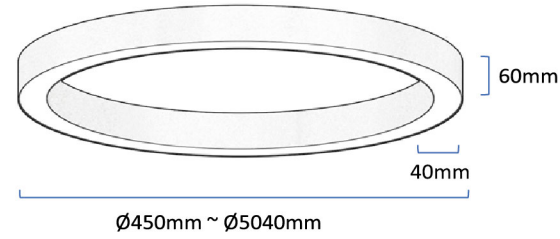

LC4060-U

Dimensions (mm)

Profile size (mm)

LED Type	SMD2835
Color Rendering	CRI > 80 [Optional CRI>90 / CRI>95]
Material	Aluminum 6063-T5
Diffuser	Opal PC / Prismatic PMMA / Optical Lens
Installations	Parallel Suspended / Central Suspended / Surface Mounted / Recessed
IP Rate	IP20

Specifications

Item No.	Segments	Dimensions (mm)	Power (W)	Voltage	Control Gear	Luminous Efficiency	Color Temperature	Surface Color
LC4060-450-U	1	Ø450xW40xH60	10+10	AC100-277V AC200-240V	On-Off 0-10V DALI PUSH Triac Casambi Emergency PIR Sensor	100lm/W 120lm/W	2700K 3000K 4000K 5000K 6000K 6500K CCT Switch Tunable RGBW	White Black Silver Gold
LC4060-540-U	1	Ø540xW40xH60	10+10					
LC4060-640-U	1	Ø640xW40xH60	15+15					
LC4060-740-U	1	Ø740xW40xH60	20+20					
LC4060-900-U	1	Ø900xW40xH60	25+25					
LC4060-1040-U	1	Ø1040xW40xH60	30+30					
LC4060-1200-U	1	Ø1200xW40xH60	35+35					
LC4060-1540-U	4	Ø1540xW40xH60	40+40					
LC4060-1840-U	4	Ø1840xW40xH60	55+55					
LC4060-2040-U	4	Ø2040xW40xH60	60+60					
LC4060-2440-U	4	Ø2440xW40xH60	75+75					
LC4060-3040-U	6	Ø3040xW40xH60	90+90					
LC4060-3640-U	6	Ø3640xW40xH60	100+100					
LC4060-4040-U	8	Ø4040xW40xH60	120+120					
LC4060-4540-U	8	Ø4540xW40xH60	140+140					
LC4060-5040-U	8	Ø5040xW40xH60	160+160					

LC6060-U

Dimensions (mm)

Profile size (mm)

LED Type	SMD2835
Color Rendering	CRI > 80 [Optional CRI>90 / CRI>95]
Material	Aluminum 6063-T5
Diffuser	Opal PC / Prismatic PMMA / Optical Lens
Installations	Parallel Suspended / Central Suspended / Surface Mounted / Recessed
IP Rate	IP20

Specifications