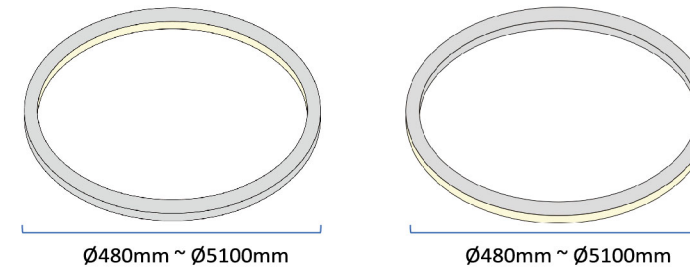

## Dimensions (mm)

## Profile size (mm)

## Specifications

Item No.	Segments	Dimensions (mm)	Power (W)	Voltage	Control Gear	Luminous Efficiency	Color Temperature	Surface Color
LI2555-640	1	Ø640xW25xH55	30	AC100-277V AC200-240V	On-Off 0-10V DALI PUSH Triac Casambi	40lm/W	2700K 3000K 4000K 5000K 6000K 6500K CCT Switch Tunable RGBW	White Black Silver Gold
LI2555-800	1	Ø800xW25xH55	36					
LI2555-1120	1	Ø1120xW25xH55	53					