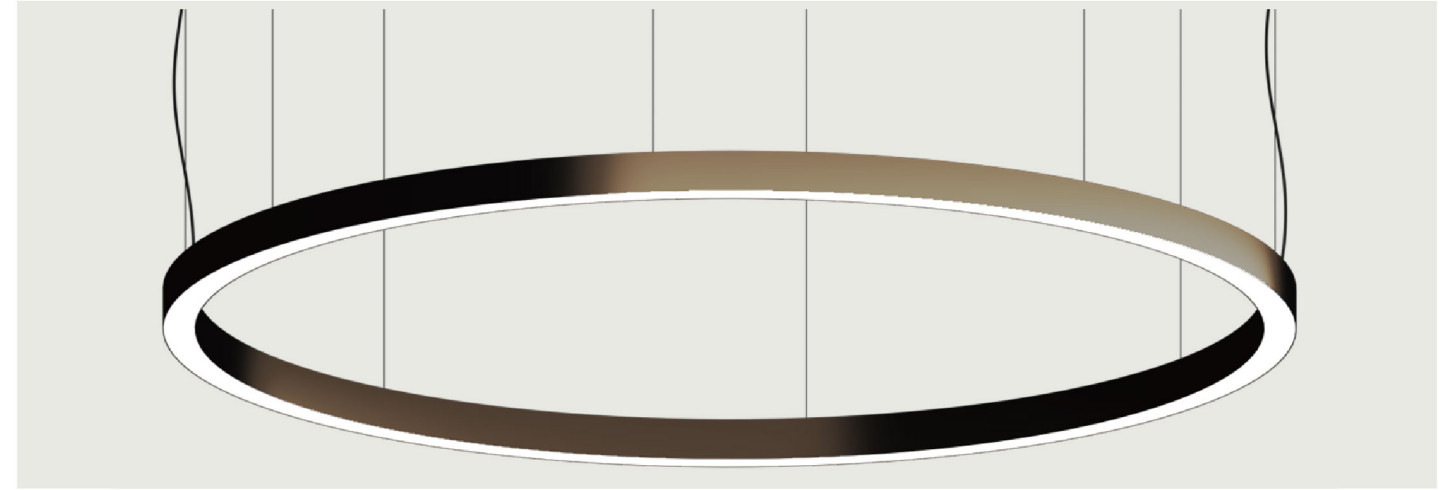

LC3535

LED Type	SMD2835
Color Rendering	CRI > 80 [Optional CRI>90 / CRI>95]
Material	Aluminum 6063-T5
Diffuser	Opal PC / Prismatic PMMA / Optical Lens
Installations	Parallel Suspended / Central Suspended / Surface Mounted
IP Rate	IP20

Specifications

Item No.	Segments	Dimensions (mm)	Power (W)	Voltage	Control Gear	Luminous Efficiency	Color Temperature	Surface Color
LC3535-445	1	$\varnothing 445 \times W35 \times H35$	10	AC100-277V AC200-240V	On-Off 0-10V DALI PUSH Triac Casambi	100lm/W 120lm/W	2700K 3000K 4000K 5000K 6000K 6500K CCT Switch Tunable RGBW	White Black Silver Gold
LC3535-595	1	$\varnothing 595 \times W35 \times H35$	15					
LC3535-735	1	$\varnothing 735 \times W35 \times H35$	20					
LC3535-895	1	$\varnothing 895 \times W35 \times H35$	25					
LC3535-995	1	$\varnothing 995 \times W35 \times H35$	30					
LC3535-1195	1	$\varnothing 1195 \times W35 \times H35$	35					
LC3535-1535	4	$\varnothing 1535 \times W35 \times H35$	40					
LC3535-1835	4	$\varnothing 1835 \times W35 \times H35$	55					
LC3535-2035	4	$\varnothing 2035 \times W35 \times H35$	60					
LC3535-2435	4	$\varnothing 2435 \times W35 \times H35$	75					
LC3535-3035	6	$\varnothing 3035 \times W35 \times H35$	90					
LC3535-4035	8	$\varnothing 4035 \times W35 \times H35$	120					
LC3535-5035	8	$\varnothing 5035 \times W35 \times H35$	160					

LC4060

LED Type	SMD2835
Color Rendering	CRI > 80 [Optional CRI>90 / CRI>95]
Material	Aluminum 6063-T5
Diffuser	Opal PC / Prismatic PMMA / Optical Lens
Installations	Parallel Suspended / Central Suspended / Surface Mounted / Recessed
IP Rate	IP20

Specifications