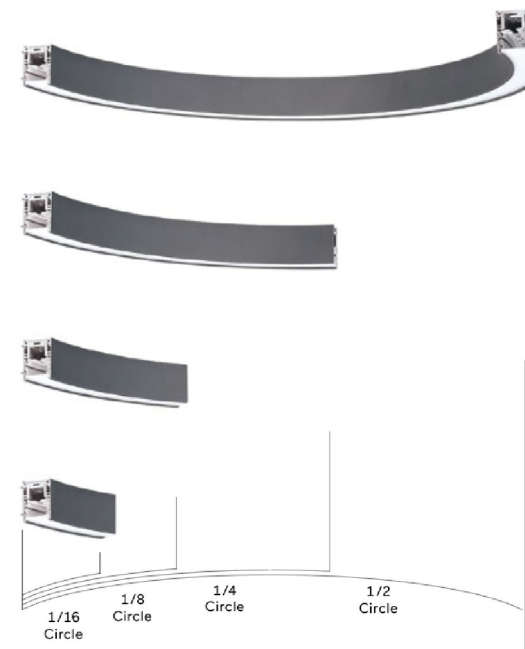

### Other Members From Our Product Family

Highly flexible system consisting of linear, curved, hollow and solid elements

Rounded Square element

Rounded Rectangle element

Enhance lighting projects with our **DIALux** evo layout Lighting solutions service. It provides comprehensive details, including 3D models with joints, continuous lines, mounting types, colors, photometric calculations, and other valuable information essential for lighting projects.