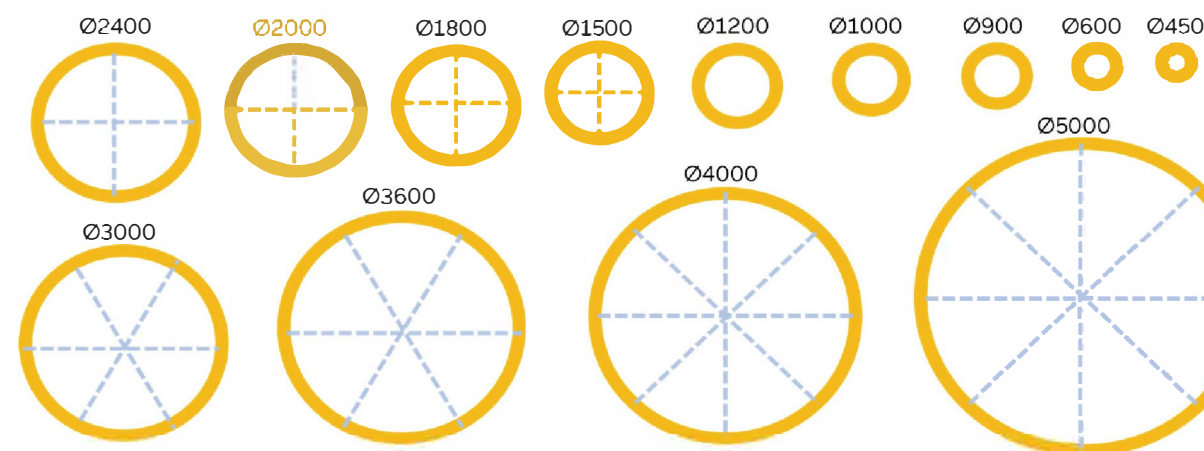

Diameter ≤ 1200mm in One-piece
Diameter > 1200mm in Segments