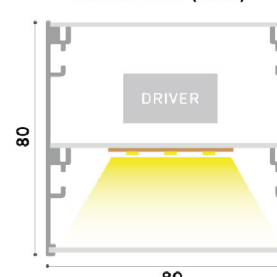

# LC6080

Dimensions (mm)

Profile size (mm)

LED Type	SMD2835
Color Rendering	CRI > 80 [Optional CRI>90 / CRI>95]
Material	Aluminum 6063-T5
Diffuser	Opal PC / Prismatic PMMA / Optical Lens
Installations	Parallel Suspended / Central Suspended / Surface Mounted / Recessed
IP Rate	IP20

## Specifications

Item No.	Segments	Dimensions (mm)	Power (W)	Voltage	Control Gear	Luminous Efficiency	Color Temperature	Surface Color
LC6080-450	1	Ø450xW60xH80	20	AC100-277V AC200-240V	On-Off 0-10V DALI PUSH Triac Casambi	100lm/W 120lm/W	2700K 3000K 4000K 5000K 6000K 6500K CCT Switch Tunable RGBW	White Black Silver Gold
LC6080-660	1	Ø660xW60xH80	30					
LC6080-780	1	Ø780xW60xH80	35					
LC6080-900	1	Ø900xW60xH80	40					
LC6080-1060	1	Ø1060xW60xH80	50					
LC6080-1200	1	Ø1200xW60xH80	60					
LC6080-1560	4	Ø1560xW60xH80	80					
LC6080-1860	4	Ø1860xW60xH80	110					
LC6080-2060	4	Ø2060xW60xH80	120					
LC6080-2460	4	Ø2460xW60xH80	150					
LC6080-3060	6	Ø3060xW60xH80	180					
LC6080-3660	6	Ø3660xW60xH80	200					
LC6080-4060	8	Ø4060xW60xH80	240					
LC6080-4560	8	Ø4560xW60xH80	280					
LC6080-5060	8	Ø5060xW60xH80	320					

# LC8080

Dimensions (mm)

Profile size (mm)

LED Type	SMD2835
Color Rendering	CRI > 80 [Optional CRI>90 / CRI>95]
Material	Aluminum 6063-T5
Diffuser	Opal PC / Prismatic PMMA / Optical Lens
Installations	Parallel Suspended / Central Suspended / Surface Mounted / Recessed
IP Rate	IP20