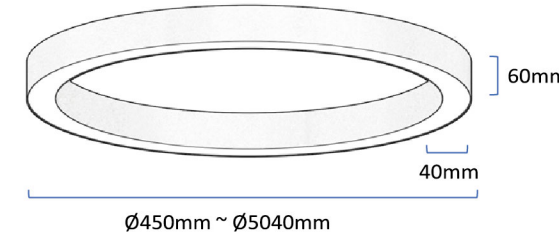

Dimensions (mm)