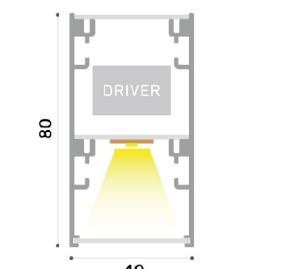

Profile size (mm)