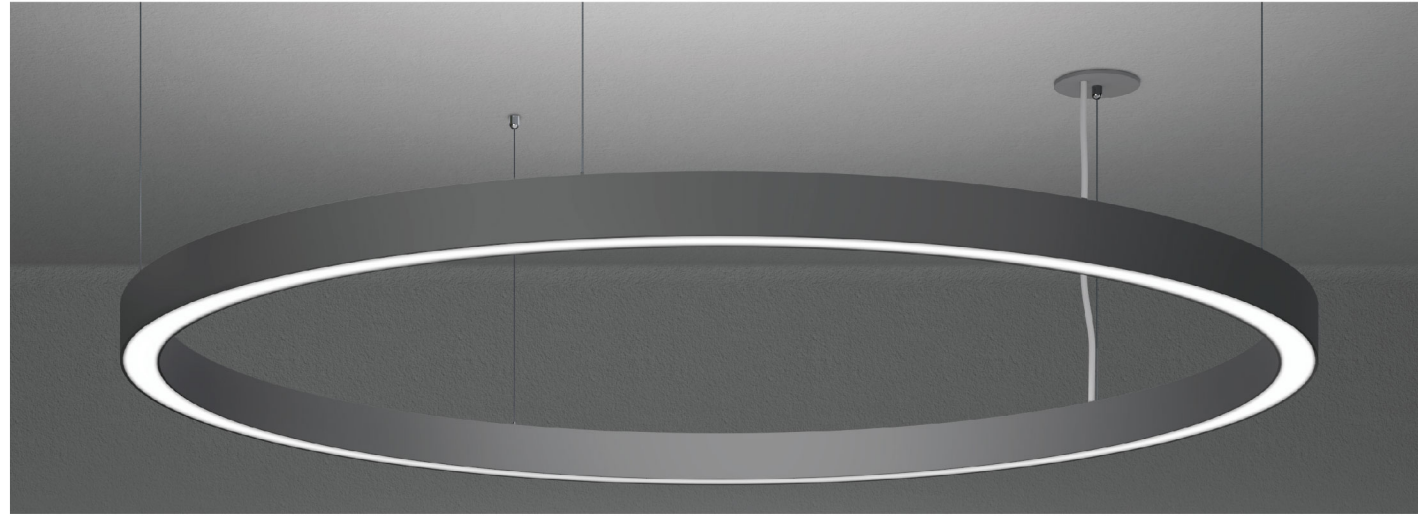

LC4060-U

Dimensions (mm)

Profile size (mm)

LED Type	SMD2835
Color Rendering	CRI > 80 [Optional CRI>90 / CRI>95]
Material	Aluminum 6063-T5
Diffuser	Opal PC / Prismatic PMMA / Optical Lens
Installations	Parallel Suspended / Central Suspended / Surface Mounted / Recessed
IP Rate	IP20

Specifications

Item No.	Segments	Dimensions (mm)	Power (W)	Voltage	Control Gear	Luminous Efficiency	Color Temperature	Surface Color
LC4060-450-U	1	Ø450xW40xH60	10+10	AC100-277V AC200-240V	On-Off 0-10V DALI PUSH Triac Casambi Emergency PIR Sensor	100lm/W 120lm/W	2700K 3000K 4000K 5000K 6000K 6500K CCT Switch Tunable RGBW	White Black Silver Gold
LC4060-540-U	1	Ø540xW40xH60	10+10					
LC4060-640-U	1	Ø640xW40xH60	15+15					
LC4060-740-U	1	Ø740xW40xH60	20+20					
LC4060-900-U	1	Ø900xW40xH60	25+25					
LC4060-1040-U	1	Ø1040xW40xH60	30+30					
LC4060-1200-U	1	Ø1200xW40xH60	35+35					
LC4060-1540-U	4	Ø1540xW40xH60	40+40					
LC4060-1840-U	4	Ø1840xW40xH60	55+55					
LC4060-2040-U	4	Ø2040xW40xH60	60+60					
LC4060-2440-U	4	Ø2440xW40xH60	75+75					
LC4060-3040-U	6	Ø3040xW40xH60	90+90					
LC4060-3640-U	6	Ø3640xW40xH60	100+100					
LC4060-4040-U	8	Ø4040xW40xH60	120+120					
LC4060-4540-U	8	Ø4540xW40xH60	140+140					
LC4060-5040-U	8	Ø5040xW40xH60	160+160					

LC6060-U

Dimensions (mm)

Profile size (mm)

LED Type	SMD2835
Color Rendering	CRI > 80 [Optional CRI>90 / CRI>95]
Material	Aluminum 6063-T5
Diffuser	Opal PC / Prismatic PMMA / Optical Lens
Installations	Parallel Suspended / Central Suspended / Surface Mounted / Recessed
IP Rate	IP20

Specifications