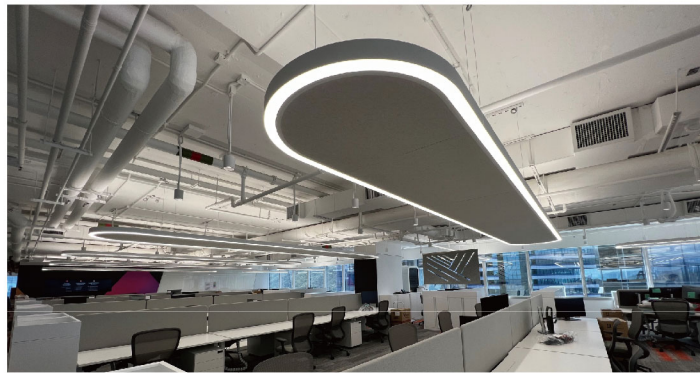

### Other Members From Our Product Family

Highly flexible system consisting of linear, curved, hollow and solid elements

Rounded Square element

Rounded Rectangle element

Enhance lighting projects with our **DIALux** evo layout Lighting solutions service. It provides comprehensive details, including 3D models with joints, continuous lines, mounting types, colors, photometric calculations, and other valuable information essential for lighting projects.