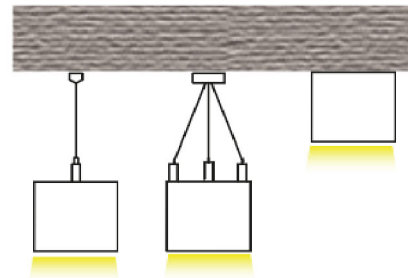

LED Type	SMD2835
Color Rendering	CRI > 80 [Optional CRI>90 / CRI>95]
Material	Aluminum 6063-T5
Diffuser	Opal PC / Prismatic PMMA / Optical Lens
Installations	Parallel Suspended / Central Suspended / Surface Mounted
IP Rate	IP20

Installations

Specifications

Item No.	Segments	Dimensions (mm)	Power (W)	Voltage	Control Gear	Luminous Efficiency	Color Temperature	Surface Color
LC3535-445	1	$\varnothing 445 \times W35 \times H35$	10	AC100-277V AC200-240V	On-Off 0-10V DALI PUSH Triac Casambi	100lm/W 120lm/W	2700K 3000K 4000K 5000K 6000K 6500K CCT Switch Tunable RGBW	White Black Silver Gold
LC3535-595	1	$\varnothing 595 \times W35 \times H35$	15					
LC3535-735	1	$\varnothing 735 \times W35 \times H35$	20					
LC3535-895	1	$\varnothing 895 \times W35 \times H35$	25					
LC3535-995	1	$\varnothing 995 \times W35 \times H35$	30					
LC3535-1195	1	$\varnothing 1195 \times W35 \times H35$	35					
LC3535-1535	4	$\varnothing 1535 \times W35 \times H35$	40					
LC3535-1835	4	$\varnothing 1835 \times W35 \times H35$	55					
LC3535-2035	4	$\varnothing 2035 \times W35 \times H35$	60					
LC3535-2435	4	$\varnothing 2435 \times W35 \times H35$	75					
LC3535-3035	6	$\varnothing 3035 \times W35 \times H35$	90					
LC3535-4035	8	$\varnothing 4035 \times W35 \times H35$	120					
LC3535-5035	8	$\varnothing 5035 \times W35 \times H35$	160