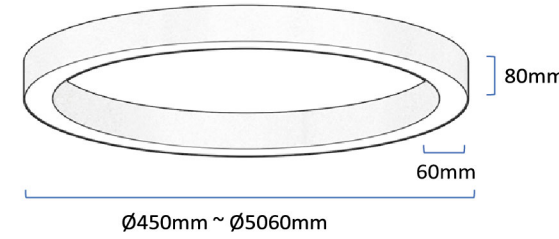

## Dimensions (mm)

## Profile size (mm)

LED Type	SMD2835
Color Rendering	CRI > 80 [Optional CRI>90 / CRI>95]
Material	Aluminum 6063-T5
Diffuser	Opal PC / Prismatic PMMA / Optical Lens
Installations	Parallel Suspended / Central Suspended / Surface Mounted / Recessed
IP Rate	IP20