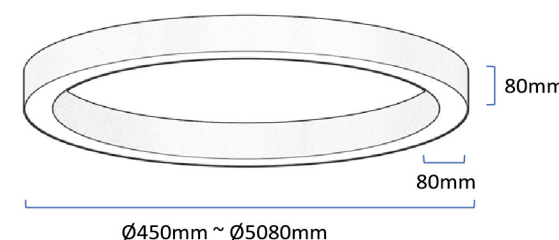

LC6080

Dimensions (mm)

Profile size (mm)

LED Type	SMD2835
Color Rendering	CRI > 80 [Optional CRI>90 / CRI>95]
Material	Aluminum 6063-T5
Diffuser	Opal PC / Prismatic PMMA / Optical Lens
Installations	Parallel Suspended / Central Suspended / Surface Mounted / Recessed
IP Rate	IP20

Specifications

Item No.	Segments	Dimensions (mm)	Power (W)	Voltage	Control Gear	Luminous Efficiency	Color Temperature	Surface Color
LC6080-450	1	Ø450xW60xH80	20	AC100-277V AC200-240V	On-Off 0-10V DALI PUSH Triac Casambi	100lm/W 120lm/W	2700K 3000K 4000K 5000K 6000K 6500K CCT Switch Tunable RGBW	White Black Silver Gold
LC6080-660	1	Ø660xW60xH80	30					
LC6080-780	1	Ø780xW60xH80	35					
LC6080-900	1	Ø900xW60xH80	40					
LC6080-1060	1	Ø1060xW60xH80	50					
LC6080-1200	1	Ø1200xW60xH80	60					
LC6080-1560	4	Ø1560xW60xH80	80					
LC6080-1860	4	Ø1860xW60xH80	110					
LC6080-2060	4	Ø2060xW60xH80	120					
LC6080-2460	4	Ø2460xW60xH80	150					
LC6080-3060	6	Ø3060xW60xH80	180					
LC6080-3660	6	Ø3660xW60xH80	200					
LC6080-4060	8	Ø4060xW60xH80	240					
LC6080-4560	8	Ø4560xW60xH80	280					
LC6080-5060	8	Ø5060xW60xH80	320					

LC8080

Dimensions (mm)

Profile size (mm)

LED Type	SMD2835
Color Rendering	CRI > 80 [Optional CRI>90 / CRI>95]
Material	Aluminum 6063-T5
Diffuser	Opal PC / Prismatic PMMA / Optical Lens
Installations	Parallel Suspended / Central Suspended / Surface Mounted / Recessed
IP Rate	IP20

Specifications