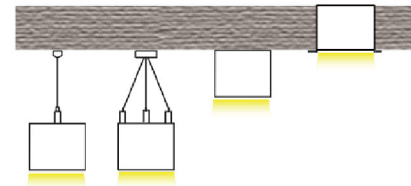

LED Type	SMD2835
Color Rendering	CRI > 80 [Optional CRI>90 / CRI>95]
Material	Aluminum 6063-T5
Diffuser	Opal PC / Prismatic PMMA / Optical Lens
Installations	Parallel Suspended / Central Suspended / Surface Mounted / Recessed
IP Rate	IP20

Installations

Specifications

Item No.	Segments	Dimensions (mm)	Power (W)	Voltage	Control Gear	Luminous Efficiency	Color Temperature	Surface Color
LC6060-450	1	Ø450xW60xH60	20	AC100-277V AC200-240V	On-Off 0-10V DALI PUSH Triac Casambi Emergency PIR Sensor	100lm/W 120lm/W	2700K 3000K 4000K 5000K 6000K 6500K CCT Switch Tunable RGBW	White Black Silver Gold
LC6060-660	1	Ø660xW60xH60	30					
LC6060-780	1	Ø780xW60xH60	35					
LC6060-900	1	Ø900xW60xH60	40					
LC6060-1060	1	Ø1060xW60xH60	50					
LC6060-1200	1	Ø1200xW60xH60	60					
LC6060-1560	4	Ø1560xW60xH60	80					
LC6060-1860	4	Ø1860xW60xH60	110					
LC6060-2060	4	Ø2060xW60xH60	120					
LC6060-2460	4	Ø2460xW60xH60	150					
LC6060-3060	6	Ø3060xW60xH60	180					
LC6060-3660	6	Ø3660xW60xH60	200					
LC6060-4060	8	Ø4060xW60xH60	240					
LC6060-4560	8	Ø4560xW60xH60	280					
LC6060-5060	8	Ø5060xW60xH60	320