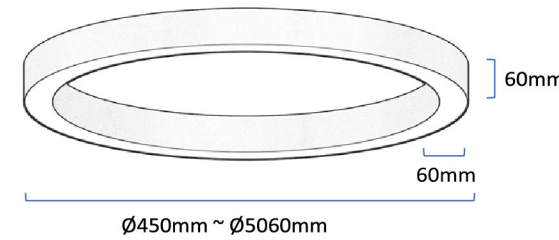

LC4060-U

Dimensions (mm)

Profile size (mm)

LED Type	SMD2835
Color Rendering	CRI > 80 [Optional CRI>90 / CRI>95]
Material	Aluminum 6063-T5
Diffuser	Opal PC / Prismatic PMMA / Optical Lens
Installations	Parallel Suspended / Central Suspended / Surface Mounted / Recessed
IP Rate	IP20

Specifications

Item No.	Segments	Dimensions (mm)	Power (W)	Voltage	Control Gear	Luminous Efficiency	Color Temperature	Surface Color
LC4060-450-U	1	Ø450xW40xH60	10+10	AC100-277V AC200-240V	On-Off 0-10V DALI PUSH Triac Casambi Emergency PIR Sensor	100lm/W 120lm/W	2700K 3000K 4000K 5000K 6000K 6500K CCT Switch Tunable RGBW	White Black Silver Gold
LC4060-540-U	1	Ø540xW40xH60	10+10					
LC4060-640-U	1	Ø640xW40xH60	15+15					
LC4060-740-U	1	Ø740xW40xH60	20+20					
LC4060-900-U	1	Ø900xW40xH60	25+25					
LC4060-1040-U	1	Ø1040xW40xH60	30+30					
LC4060-1200-U	1	Ø1200xW40xH60	35+35					
LC4060-1540-U	4	Ø1540xW40xH60	40+40					
LC4060-1840-U	4	Ø1840xW40xH60	55+55					
LC4060-2040-U	4	Ø2040xW40xH60	60+60					
LC4060-2440-U	4	Ø2440xW40xH60	75+75					
LC4060-3040-U	6	Ø3040xW40xH60	90+90					
LC4060-3640-U	6	Ø3640xW40xH60	100+100					
LC4060-4040-U	8	Ø4040xW40xH60	120+120					
LC4060-4540-U	8	Ø4540xW40xH60	140+140					
LC4060-5040-U	8	Ø5040xW40xH60	160+160					

LC6060-U

Dimensions (mm)

Profile size (mm)

LED Type	SMD2835
Color Rendering	CRI > 80 [Optional CRI>90 / CRI>95]
Material	Aluminum 6063-T5
Diffuser	Opal PC / Prismatic PMMA / Optical Lens
Installations	Parallel Suspended / Central Suspended / Surface Mounted / Recessed
IP Rate	IP20

Specifications