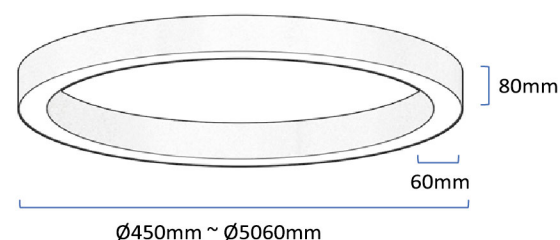

LC6080

Dimensions (mm)

Profile size (mm)

LED Type	SMD2835
Color Rendering	CRI > 80 [Optional CRI>90 / CRI>95]
Material	Aluminum 6063-T5
Diffuser	Opal PC / Prismatic PMMA / Optical Lens
Installations	Parallel Suspended / Central Suspended / Surface Mounted / Recessed
IP Rate	IP20

Specifications

Item No.	Segments	Dimensions (mm)	Power (W)	Voltage	Control Gear	Luminous Efficiency	Color Temperature	Surface Color
LC6080-450	1	Ø450xW60xH80	20	AC100-277V AC200-240V	On-Off 0-10V DALI PUSH Triac Casambi	100lm/W 120lm/W	2700K 3000K 4000K 5000K 6000K 6500K CCT Switch Tunable RGBW	White Black Silver Gold
LC6080-660	1	Ø660xW60xH80	30					
LC6080-780	1	Ø780xW60xH80	35					
LC6080-900	1	Ø900xW60xH80	40					
LC6080-1060	1	Ø1060xW60xH80	50					
LC6080-1200	1	Ø1200xW60xH80	60					
LC6080-1560	4	Ø1560xW60xH80	80					
LC6080-1860	4	Ø1860xW60xH80	110					
LC6080-2060	4	Ø2060xW60xH80	120					
LC6080-2460	4	Ø2460xW60xH80	150					
LC6080-3060	6	Ø3060xW60xH80	180					
LC6080-3660	6	Ø3660xW60xH80	200					
LC6080-4060	8	Ø4060xW60xH80	240					
LC6080-4560	8	Ø4560xW60xH80	280					
LC6080-5060	8	Ø5060xW60xH80	320					

LC8080

Dimensions (mm)

Profile size (mm)

LED Type	SMD2835
Color Rendering	CRI > 80 [Optional CRI>90 / CRI>95]
Material	Aluminum 6063-T5
Diffuser	Opal PC / Prismatic PMMA / Optical Lens
Installations	Parallel Suspended / Central Suspended / Surface Mounted / Recessed
IP Rate	IP20

Specifications