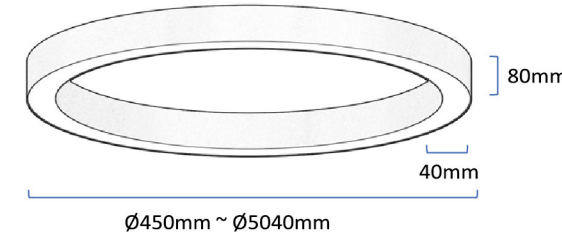

LC6060

Dimensions (mm)

Profile size (mm)

LED Type	SMD2835
Color Rendering	CRI > 80 [Optional CRI>90 / CRI>95]
Material	Aluminum 6063-T5
Diffuser	Opal PC / Prismatic PMMA / Optical Lens
Installations	Parallel Suspended / Central Suspended / Surface Mounted / Recessed
IP Rate	IP20

Installations

Specifications

Item No.	Segments	Dimensions (mm)	Power (W)	Voltage	Control Gear	Luminous Efficiency	Color Temperature	Surface Color
LC6060-450	1	Ø450xW60xH60	20	AC100-277V AC200-240V	On-Off 0-10V DALI PUSH Triac Casambi Emergency PIR Sensor	100lm/W 120lm/W	2700K 3000K 4000K 5000K 6000K 6500K CCT Switch Tunable RGBW	White Black Silver Gold
LC6060-660	1	Ø660xW60xH60	30					
LC6060-780	1	Ø780xW60xH60	35					
LC6060-900	1	Ø900xW60xH60	40					
LC6060-1060	1	Ø1060xW60xH60	50					
LC6060-1200	1	Ø1200xW60xH60	60					
LC6060-1560	4	Ø1560xW60xH60	80					
LC6060-1860	4	Ø1860xW60xH60	110					
LC6060-2060	4	Ø2060xW60xH60	120					
LC6060-2460	4	Ø2460xW60xH60	150					
LC6060-3060	6	Ø3060xW60xH60	180					
LC6060-3660	6	Ø3660xW60xH60	200					
LC6060-4060	8	Ø4060xW60xH60	240					
LC6060-4560	8	Ø4560xW60xH60	280					
LC6060-5060	8	Ø5060xW60xH60	320					

LC4080

Dimensions (mm)

Profile size (mm)

LED Type	SMD2835
Color Rendering	CRI > 80 [Optional CRI>90 / CRI>95]
Material	Aluminum 6063-T5
Diffuser	Opal PC / Prismatic PMMA / Optical Lens
Installations	Parallel Suspended / Central Suspended / Surface Mounted / Recessed
IP Rate	IP20

Installations

Specifications