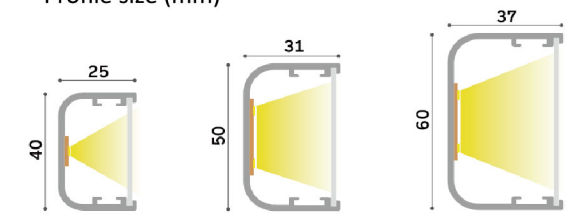

Profile size (mm)