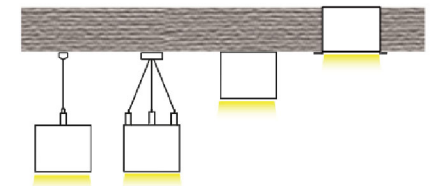

LED Type	SMD2835
Color Rendering	CRI > 80 [Optional CRI>90 / CRI>95]
Material	Aluminum 6063-T5
Diffuser	Opal PC / Prismatic PMMA / Optical Lens
Installations	Parallel Suspended / Central Suspended / Surface Mounted / Recessed
IP Rate	IP20

Installations