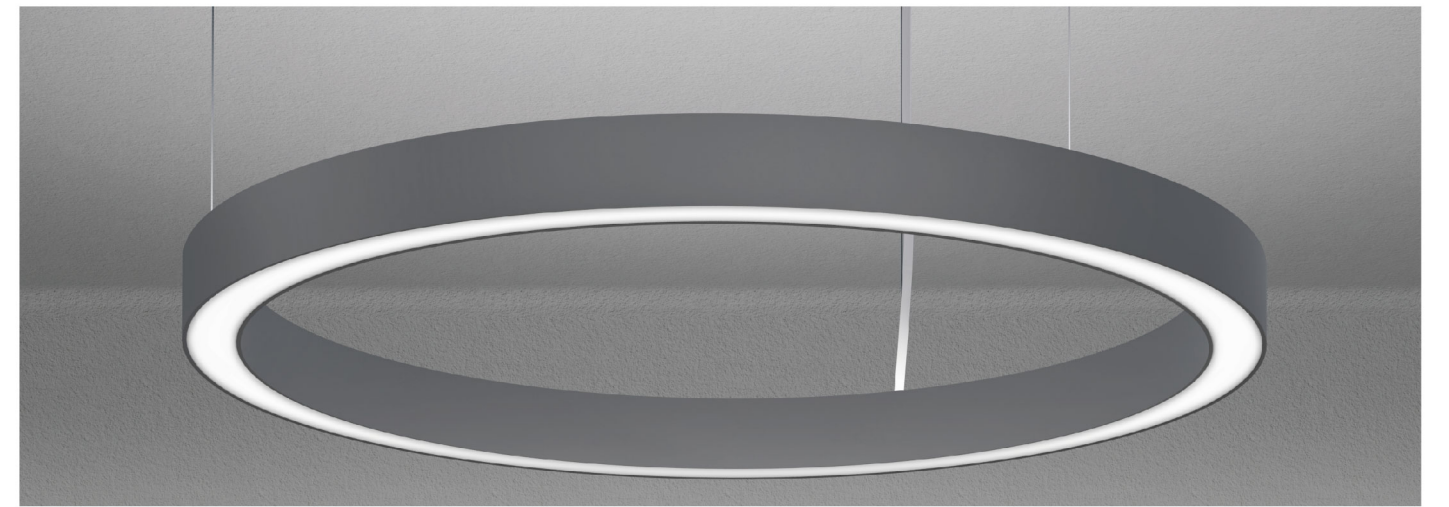

LC4060-U

Dimensions (mm)

Profile size (mm)

LED Type	SMD2835
Color Rendering	CRI > 80 [Optional CRI>90 / CRI>95]
Material	Aluminum 6063-T5
Diffuser	Opal PC / Prismatic PMMA / Optical Lens
Installations	Parallel Suspended / Central Suspended / Surface Mounted / Recessed
IP Rate	IP20

Specifications

Item No.	Segments	Dimensions (mm)	Power (W)	Voltage	Control Gear	Luminous Efficiency	Color Temperature	Surface Color
LC4060-450-U	1	Ø450xW40xH60	10+10	AC100-277V AC200-240V	On-Off 0-10V DALI PUSH Triac Casambi Emergency PIR Sensor	100lm/W 120lm/W	2700K 3000K 4000K 5000K 6000K 6500K CCT Switch Tunable RGBW	White Black Silver Gold
LC4060-540-U	1	Ø540xW40xH60	10+10					
LC4060-640-U	1	Ø640xW40xH60	15+15					
LC4060-740-U	1	Ø740xW40xH60	20+20					
LC4060-900-U	1	Ø900xW40xH60	25+25					
LC4060-1040-U	1	Ø1040xW40xH60	30+30					
LC4060-1200-U	1	Ø1200xW40xH60	35+35					
LC4060-1540-U	4	Ø1540xW40xH60	40+40					
LC4060-1840-U	4	Ø1840xW40xH60	55+55					
LC4060-2040-U	4	Ø2040xW40xH60	60+60					
LC4060-2440-U	4	Ø2440xW40xH60	75+75					
LC4060-3040-U	6	Ø3040xW40xH60	90+90					
LC4060-3640-U	6	Ø3640xW40xH60	100+100					
LC4060-4040-U	8	Ø4040xW40xH60	120+120					
LC4060-4540-U	8	Ø4540xW40xH60	140+140					
LC4060-5040-U	8	Ø5040xW40xH60	160+160					

LC6060-U

Dimensions (mm)

Profile size (mm)

LED Type	SMD2835
Color Rendering	CRI > 80 [Optional CRI>90 / CRI>95]
Material	Aluminum 6063-T5
Diffuser	Opal PC / Prismatic PMMA / Optical Lens
Installations	Parallel Suspended / Central Suspended / Surface Mounted / Recessed
IP Rate	IP20

Specifications