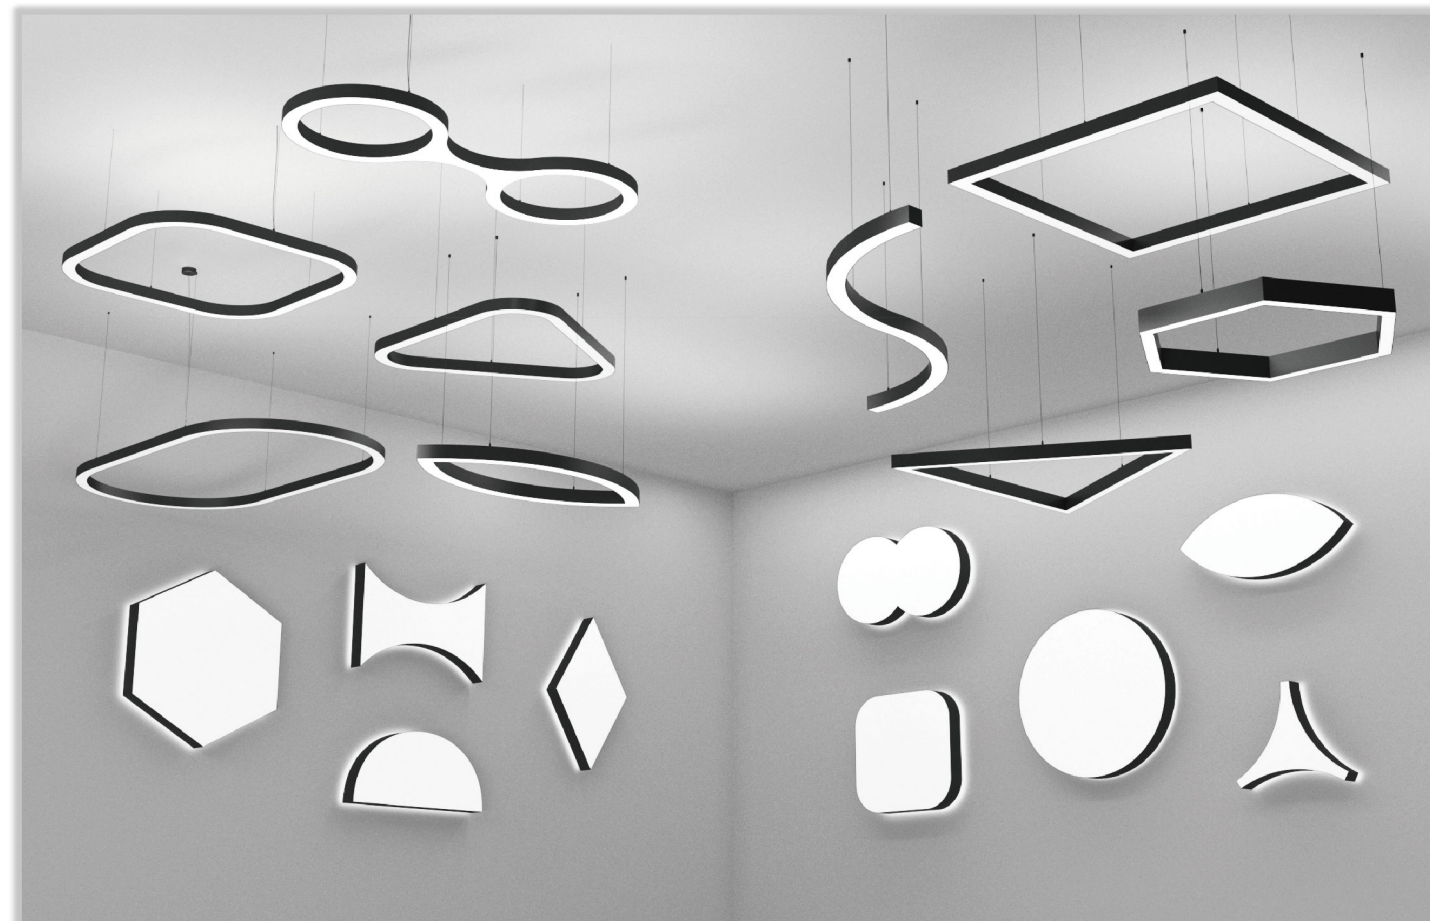

Other Members From Our Product Family

Highly flexible system consisting of linear, curved, hollow and solid elements