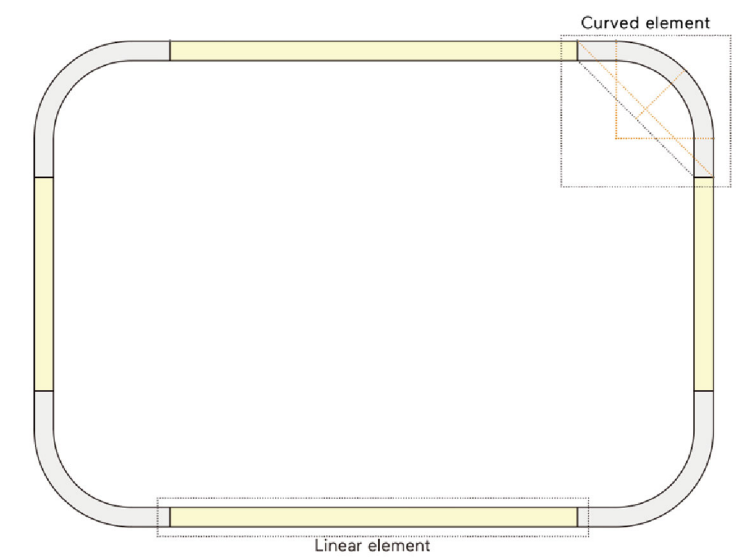

## Dimensions (mm)

## Profile size (mm)

### Other Members From Our Product Family

Highly flexible system consisting of linear, curved, hollow and solid elements

Rounded Square element

Rounded Rectangle element

Enhance lighting projects with our **DIALux** evo layout Lighting solutions service. It provides comprehensive details, including 3D models with joints, continuous lines, mounting types, colors, photometric calculations, and other valuable information essential for lighting projects.