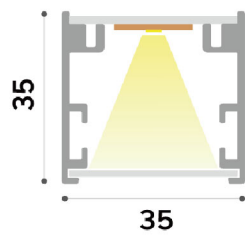

# LC3535

Dimensions (mm)

Profile size (mm)

LED Type	SMD2835
Color Rendering	CRI > 80 [Optional CRI>90 / CRI>95]
Material	Aluminum 6063-T5
Diffuser	Opal PC / Prismatic PMMA / Optical Lens
Installations	Parallel Suspended / Central Suspended / Surface Mounted
IP Rate	IP20