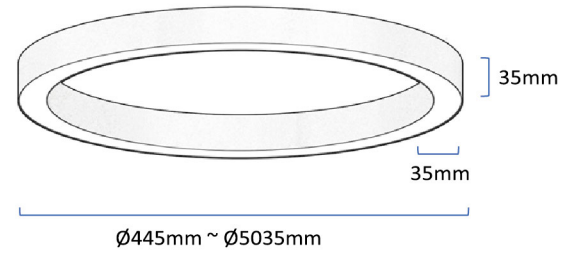

# LC3535

Dimensions (mm)

Profile size (mm)

LED Type	SMD2835
Color Rendering	CRI > 80 [Optional CRI>90 / CRI>95]
Material	Aluminum 6063-T5
Diffuser	Opal PC / Prismatic PMMA / Optical Lens
Installations	Parallel Suspended / Central Suspended / Surface Mounted
IP Rate	IP20