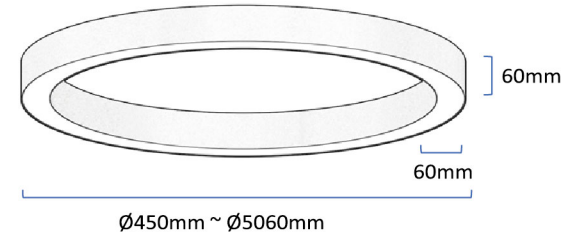

LC6060

Dimensions (mm)

Profile size (mm)

LED Type	SMD2835
Color Rendering	CRI > 80 [Optional CRI>90 / CRI>95]
Material	Aluminum 6063-T5
Diffuser	Opal PC / Prismatic PMMA / Optical Lens
Installations	Parallel Suspended / Central Suspended / Surface Mounted / Recessed
IP Rate	IP20

Installations

Specifications

Item No.	Segments	Dimensions (mm)	Power (W)	Voltage	Control Gear	Luminous Efficiency	Color Temperature	Surface Color
LC6060-450	1	Ø450xW60xH60	20	AC100-277V AC200-240V	On-Off 0-10V DALI PUSH Triac Casambi Emergency PIR Sensor	100lm/W 120lm/W	2700K 3000K 4000K 5000K 6000K 6500K CCT Switch Tunable RGBW	White Black Silver Gold
LC6060-660	1	Ø660xW60xH60	30					
LC6060-780	1	Ø780xW60xH60	35					
LC6060-900	1	Ø900xW60xH60	40					
LC6060-1060	1	Ø1060xW60xH60	50					
LC6060-1200	1	Ø1200xW60xH60	60					
LC6060-1560	4	Ø1560xW60xH60	80					
LC6060-1860	4	Ø1860xW60xH60	110					
LC6060-2060	4	Ø2060xW60xH60	120					
LC6060-2460	4	Ø2460xW60xH60	150					
LC6060-3060	6	Ø3060xW60xH60	180					
LC6060-3660	6	Ø3660xW60xH60	200					
LC6060-4060	8	Ø4060xW60xH60	240					
LC6060-4560	8	Ø4560xW60xH60	280					
LC6060-5060	8	Ø5060xW60xH60	320					

LC4080

Dimensions (mm)

Profile size (mm)

LED Type	SMD2835
Color Rendering	CRI > 80 [Optional CRI>90 / CRI>95]
Material	Aluminum 6063-T5
Diffuser	Opal PC / Prismatic PMMA / Optical Lens
Installations	Parallel Suspended / Central Suspended / Surface Mounted / Recessed
IP Rate	IP20

Installations

Specifications