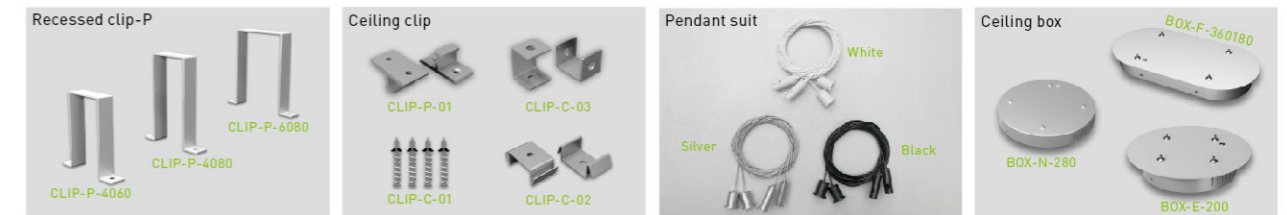

Accessories