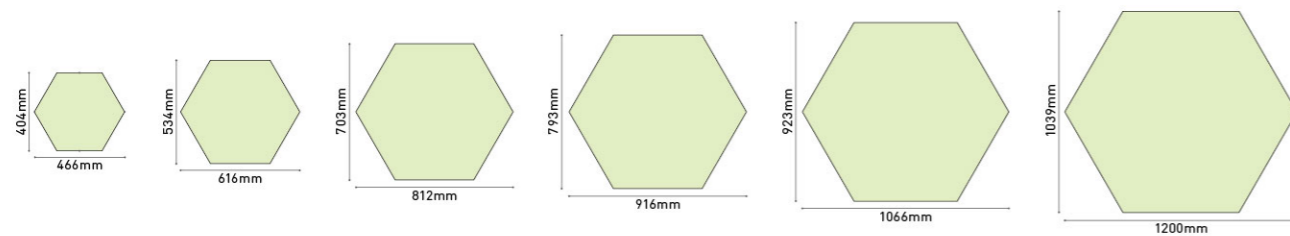

Ordering code for Leo series

*Lumens @4000K, CRI 80

Model	Item	Size/mm	Power/W 1 pcs	Lumens /lm	Dimming	CCT	CRI	Input /VAC	Color	Certification
LCXX80	LCXX80-LE-466	H80xW404xL466	25	2500	Non Dali Push Triac 0-10V Remote Tunable Emergency	2700K 3000K 4000K 6000K 6500K RGB RGBW	>80 >90 >95	200-240 100-277	White Black Silver Gold	CE CB SAA RCM RoHS
	LCXX80-LE-616	H80xW534xL616	40	4000						
	LCXX80-LE-812	H80xW703xL812	75	7500						
	LCXX80-LE-916	H80xW793xL916	90	9000						
	LCXX80-LE-1066	H80xW923xL1066	120	12000						
	LCXX80-LE-1200	H80xW1039xL1200	160	16000						
LCXX100	LCXX100-LE-466	H100xW404xL466	25	2500	Non Dali Push Triac 0-10V Remote Tunable Emergency	2700K 3000K 4000K 6000K 6500K RGB RGBW	>80 >90 >95	200-240 100-277	White Black Silver Gold	CE CB SAA RCM RoHS
	LCXX100-LE-616	H100xW534xL616	40	4000						
	LCXX100-LE-812	H100xW703xL812	75	7500						
	LCXX100-LE-916	H100xW793xL916	90	9000						
	LCXX100-LE-1066	H100xW923xL1066	120	12000						
	LCXX100-LE-1200	H100xW1039xL1200	160	16000						

Ordering code for Virgo series

*Lumens @4000K, CRI 80

Model	Item	Size/mm	Power/W 1 pcs	Lumens /lm	Dimming	CCT	CRI	Input /VAC	Color	Certification							
LCXX80	LCXX80-VI-480	H80xW480xL480	40	4000	Non Dali Push Triac 0-10V Remote Tunable Emergency	2700K 3000K 4000K 6000K 6500K RGB RGBW	>80 >90 >95	200-240 100-277	White Black Silver Gold	CE CB SAA RCM RoHS							
	LCXX80-VI-520	H80xW520xL520	50	5000													
	LCXX80-VI-600	H80xW600xL600	60	6000													
	LCXX80-VI-900	H80xW900xL900	140	14000													
	LCXX80-VI-1200	H80xW1200xL1200	250	25000													
	LCXX100	LCXX100-VI-480	H100xW480xL480	40							4000	Non Dali Push Triac 0-10V Remote Tunable Emergency	2700K 3000K 4000K 6000K 6500K RGB RGBW	>80 >90 >95	200-240 100-277	White Black Silver Gold	CE CB SAA RCM RoHS
LCXX100-VI-520		H100xW520xL520	50	5000													
LCXX100-VI-600		H100xW600xL600	60	6000													
LCXX100-VI-900		H100xW900xL900	140	14000													
LCXX100-VI-1200		H100xW1200xL1200	250	25000