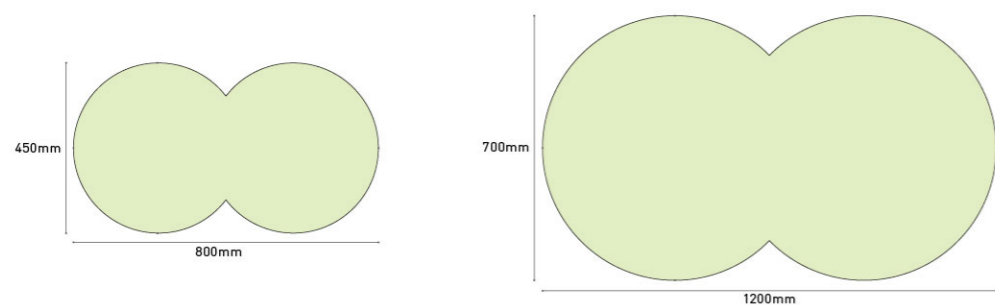

Accessories

ETL CB CCC CE RoHS FLICKER FREE 5 YEARS WARRANTY

Gemini

ETL CB CCC CE RoHS FLICKER FREE 5 YEARS WARRANTY

Cancer

ETL CB CCC CE RoHS FLICKER FREE 5 YEARS WARRANTY

Ordering code for Gemini series

*Lumens @4000K, CRI 80