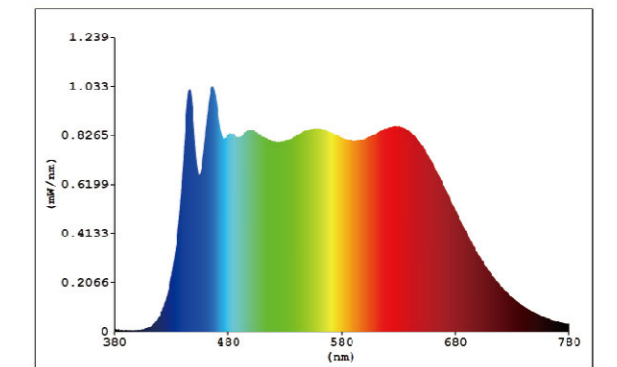

Optical parameters

Full spectrum test report

*@4000K, CRI>95, lower blue wave power