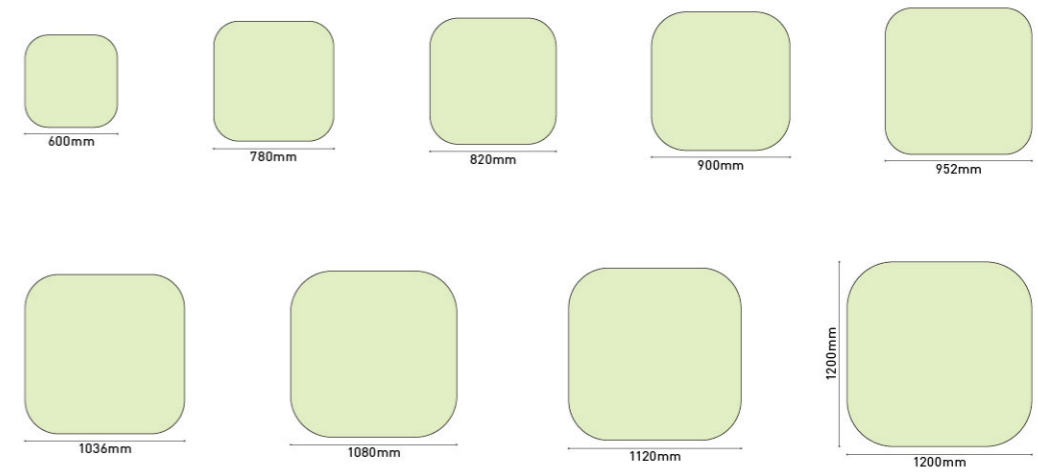

Scorpio

Sections

Ordering code for Scorpio series

*Lumens @4000K, CRI 80

Model	Item	Size/mm	Power/W 1 pcs	Lumens /lm	Dimming	CCT	CRI	Input /VAC	Color	Certification
LCXX80	LCXX80-SC-600	H80xW600xL600	60	6000	Non Dali Push Triac 0-10V Remote Tunable Emergency	2700K 3000K 4000K 6000K 6500K RGB RGBW	>80 >90 >95	200-240 100-277	White Black Silver Gold	CE CB SAA RCM RoHS
	LCXX80-SC-780	H80xW780xL780	100	10000						
	LCXX80-SC-820	H80xW820xL820	110	11000						
	LCXX80-SC-900	H80xW900xL900	130	13000						
	LCXX80-SC-952	H80xW952xL952	150	15000						
	LCXX80-SC-1036	H80xW1036xL1036	180	18000						
	LCXX80-SC-1080	H80xW1080xL1080	190	19000						
	LCXX80-SC-1120	H80xW1120xL1120	210	21000						
LCXX100	LCXX100-SC-600	H100xW600xL600	60	6000						
	LCXX100-SC-780	H100xW780xL780	100	10000						
	LCXX100-SC-820	H100xW820xL820	110	11000						
	LCXX100-SC-900	H100xW900xL900	130	13000						
	LCXX100-SC-952	H100xW952xL952	150	15000						
	LCXX100-SC-1036	H100xW1036xL1036	180	18000						
	LCXX100-SC-1080	H100xW1080xL1080	190	19000						
	LCXX100-SC-1120	H100xW1120xL1120	210	21000						
LCXX100-SC-1200	H100xW1200xL1200	240	24000							

Accessories