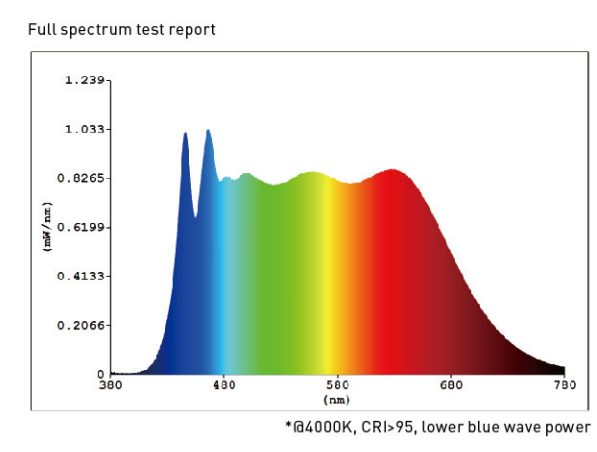

Optical parameters

Ordering code for circle series-Pendant

*Lumens @4000K, CRI 80

Model	Item	Size/mm	Power/W 1 pcs	Lumens /lm	Dimming	CCT	CRI	Input /VAC	Color	Certification
LCXX60	LC4060-C-450	H60xD450	10	1000	Non Dali Push Triac 0-10V Remote Tunable Emergency	2700K 3000K 4000K 6000K 6500K RGB RGBW	>80 >90 >95	200-240 100-277	White Black Silver Gold	CE CB SAA RCM RoHS
	LC4060-C-600	H60xD600	15	1500						
	LC4060-C-740	H60xD740	20	2000						
	LC4060-C-900	H60xD900	25	2500						
	LC4060-C-1000	H60xD1000	30	3000						
	LC4060-C-1200	H60xD1200	35	3500						
	LC4060-C-1540	H60xD1540	40	4000						
	LC4060-C-1840	H60xD1840	55	5500						
	LC4060-C-2040	H60xD2040	60	6000						
	LC4060-C-2440	H60xD2440	75	7500						
	LC4060-C-3040	H60xD3040	90	9000						
	LC4060-C-4040	H60xD4040	120	12000						
	LC4060-C-5040	H60xD5040	160	16000						
	LC4060-C-6040	H60xD6040	180	18000						
	LC4060-C-7040	H60xD7040	240	24000						
	LC6060-C-450	H60xD450	20	2000						
	LC6060-C-660	H60xD660	30	3000						
	LC6060-C-900	H60xD900	40	4000						
	LC6060-C-1060	H60xD1060	50	5000						
	LC6060-C-1200	H60xD1200	60	6000						
	LC6060-C-1560	H60xD1560	80	8000						
	LC6060-C-1860	H60xD1860	110	11000						
	LC6060-C-2060	H60xD2060	120	12000						
	LC6060-C-2460	H60xD2460	150	15000						
	LC6060-C-3060	H60xD3060	180	18000						
LC6060-C-4060	H60xD4060	240	24000							
LC6060-C-5060	H60xD5060	320	32000							
LC6060-C-6060	H60xD6060	360	36000							
LC6060-C-7060	H60xD7060	480	48000							
LC8060-C-680	H60xD680	30	3000							
LC8060-C-900	H60xD900	50	5000							
LC8060-C-1200	H60xD1200	80	8000							
LC8060-C-1580	H60xD1580	120	12000							
LC8060-C-1880	H60xD1880	160	16000							
LC8060-C-2080	H60xD2080	180	18000							
LC8060-C-2480	H60xD2480	225	22500							
LC8060-C-3080	H60xD3080	270	27000							
LC8060-C-4080	H60xD4080	360	36000							
LC8060-C-5080	H60xD5080	480	48000							
LC8060-C-6080	H60xD6080	540	54000							
LC8060-C-7080	H60xD7080	720	72000