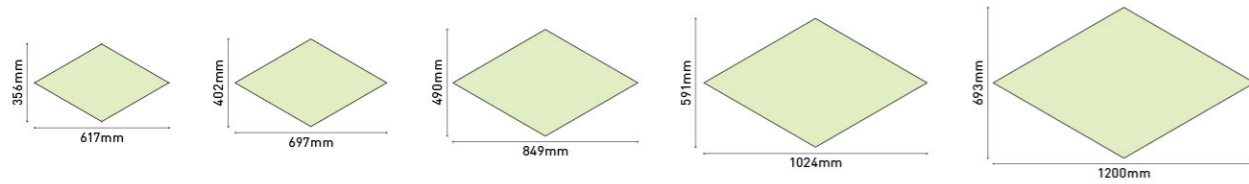

Sagittarius

Capricon

Ordering code for Sagittarius series

*Lumens @4000K, CRI 80

Model	Item	Size/mm	Power/W 1 pcs	Lumens /lm	Dimming	CCT	CRI	Input /VAC	Color	Certification
LCXX80	LCXX80-SA-617	H80xW356xL617	20	2000	Non Dali Push Triac 0-10V Remote Tunable Emergency	2700K 3000K 4000K 6000K 6500K RGB RGBW	>80 >90 >95	200-240 100-277	White Black Silver Gold	CE CB SAA RCM RoHS
	LCXX80-SA-697	H80xW402xL697	25	2500						
	LCXX80-SA-849	H80xW490xL849	35	3500						
	LCXX80-SA-1024	H80xW591xL1024	50	5000						
	LCXX80-SA-1200	H80xW693xL1200	70	7000						
LCXX100	LCXX100-SA-617	H100xW356xL617	20	2000	Non Dali Push Triac 0-10V Remote Tunable Emergency	2700K 3000K 4000K 6000K 6500K RGB RGBW	>80 >90 >95	200-240 100-277	White Black Silver Gold	CE CB SAA RCM RoHS
	LCXX100-SA-697	H100xW402xL697	25	2500						
	LCXX100-SA-849	H100xW490xL849	35	3500						
	LCXX100-SA-1024	H100xW591xL1024	50	5000						
	LCXX100-SA-1200	H100xW693xL1200	70	7000						

Ordering code for Capricon series

*Lumens @4000K, CRI 80