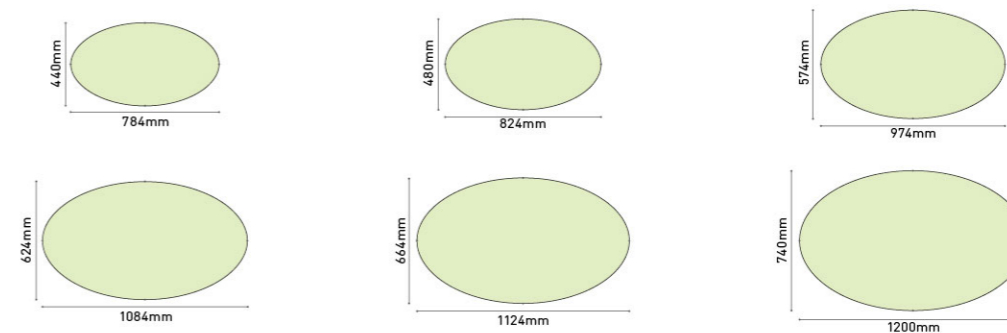

Ordering code for Gemini series

*Lumens @4000K, CRI 80

Model	Item	Size/mm	Power/W 1 pcs	Lumens /lm	Dimming	CCT	CRI	Input /VAC	Color	Certification	
LCXX80	LCXX80-GE-800	H80xW450xL800	50	5000	Dali Push Triac 0-10V Remote Tunable	3000K	>80	200-240	White	CE	
	LCXX80-GE-1200	H80xW700xL1200	120	12000		4000K			Black	CB	
LCXX100	LCXX100-GE-800	H100xW450xL800	50	5000	0-10V Remote Tunable	6000K	>90	100-277	Silver	SA	
	LCXX100-GE-1200	H100xW700xL1200	120	12000		RGB			>95	Gold	RCM RoHS