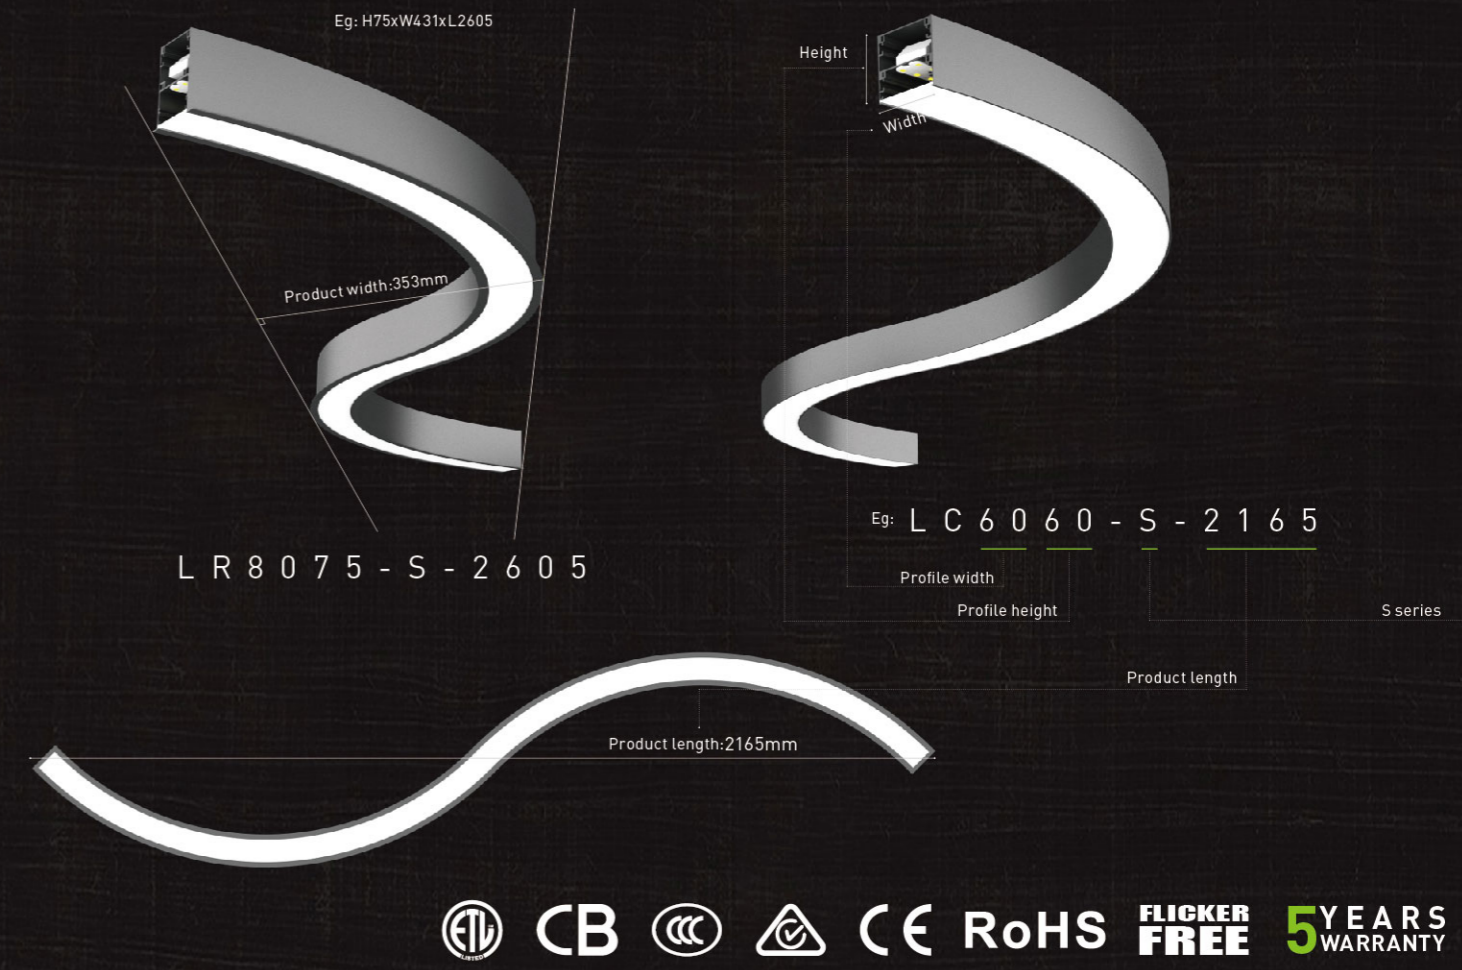

Accessories

Optical parameters

Full spectrum test report

IES test report