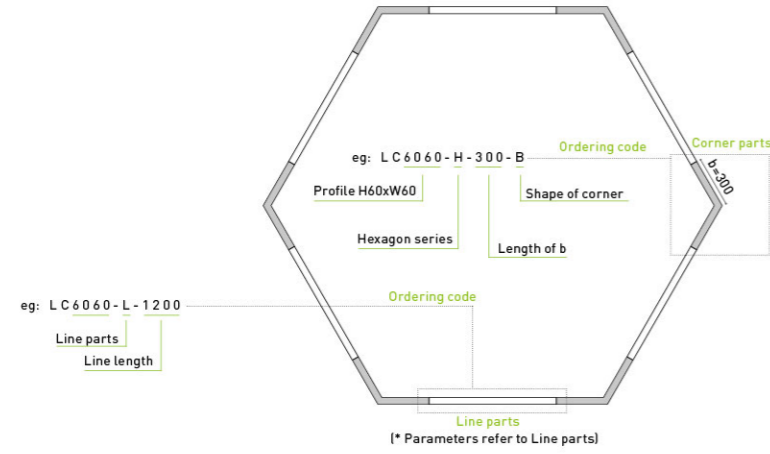

Sections

Case 2: if the length $\geq 1.5m$, profile is connected by parts.

Corners for more shapes