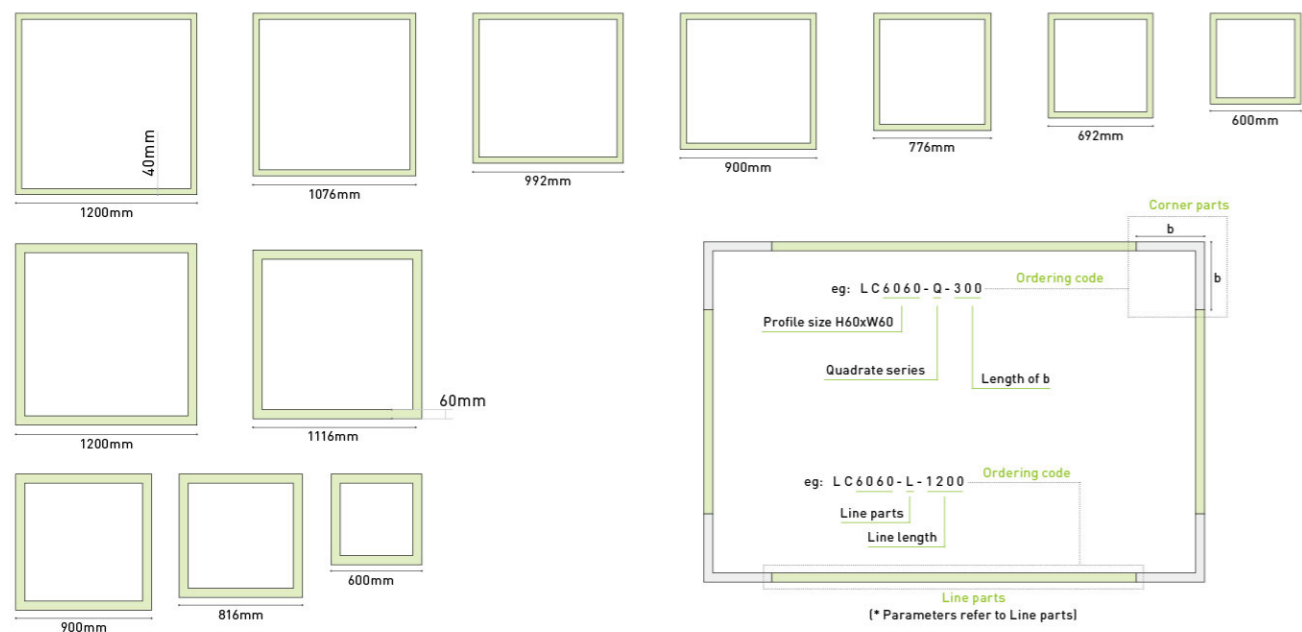

Quadrate

Accessories

a/mm	b/mm	c/mm
		900
40		1000
50		1100
60		1200
70		1300
80	300	1400
90	400	1500
100		1600
110		1700
120		1800
150		1900
		2000
		2200
		2400

Ordering code for Quadrate series - <1.5M

*Lumens @4000K, CRI 80

Model	Item	Size/mm	Power/W 1 pcs	Lumens /lm	Dimming	CCT	CRI	Input /VAC	Color	Certification
LCXX60	LC4060-Q-600	H60xW600xL600	15	1500	Non Dali Push Triac 0-10V Remote Tunable Emergency	2700K 3000K 4000K 6000K 6500K RGB RGBW	>80 >90 >95	200-240 100-277	White Black Silver Gold	CE CB SAA RCM RoHS
	LC4060-Q-692	H60xW692xL692	20	2000						
	LC4060-Q-776	H60xW776xL776	24	2400						
	LC4060-Q-900	H60xW900xL900	27	2700						
	LC4060-Q-992	H60xW992xL992	30	3000						
	LC4060-Q-1076	H60xW1076xL1076	35	3500						
	LC4060-Q-1200	H60xW1200xL1200	40	4000						
	LC6060-Q-600	H60xW600xL600	40	4000						
	LC6060-Q-816	H60xW816xL816	55	5500						
	LC6060-Q-900	H60xW900xL900	60	6000						
LCXX80	LC4080-Q-600	H80xW600xL600	15	1500	Non Dali Push Triac 0-10V Remote Tunable Emergency	2700K 3000K 4000K 6000K 6500K RGB RGBW	>80 >90 >95	200-240 100-277	White Black Silver Gold	CE CB SAA RCM RoHS
	LC4080-Q-692	H80xW692xL692	20	2000						
	LC4080-Q-776	H80xW776xL776	24	2400						
	LC4080-Q-900	H80xW900xL900	27	2700						
	LC4080-Q-992	H80xW992xL992	30	3000						
	LC4080-Q-1076	H80xW1076xL1076	35	3500						
	LC4080-Q-1200	H80xW1200xL1200	40	4000						
	LC6080-Q-600	H80xW600xL600	40	4000						
	LC6080-Q-816	H80xW816xL816	55	5500						
	LC6080-Q-900	H80xW900xL900	60	6000						
LCXX100	LC60100-Q-300	H100xW300xL300	10	1000	Non Dali Push Triac 0-10V Remote Tunable Emergency	2700K 3000K 4000K 6000K 6500K RGB RGBW	>80 >90 >95	200-240 100-277	White Black Silver Gold	CE CB SAA RCM RoHS
	LC80100-Q-300	H100xW300xL300	15	1500						
	LC10080-Q-300	H80xW300xL300	4	400						
	LC12080-Q-300	H80xW300xL300	20	2000						

Quadrate