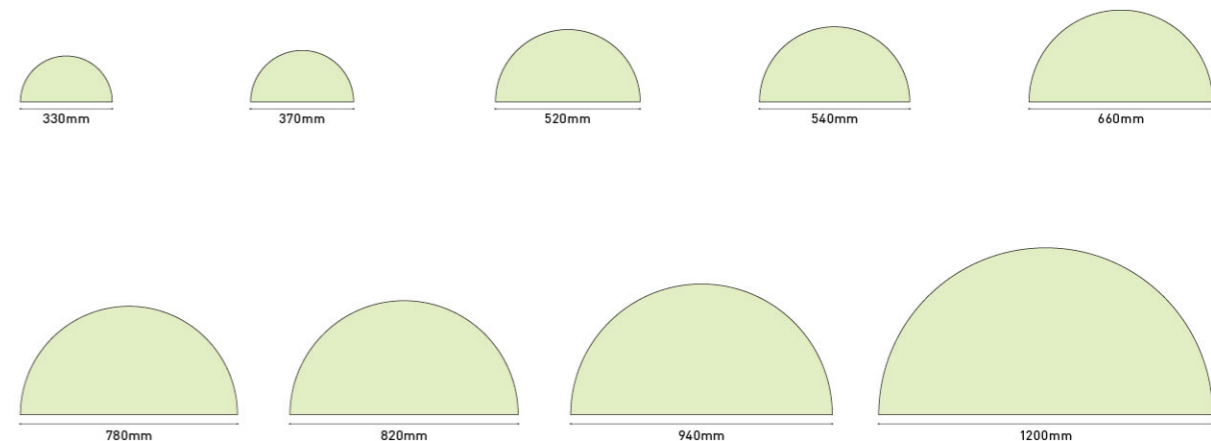

Sections

Ordering code for Libra series

*Lumens @4000K, CRI 80

Model	Item	Size/mm	Power/W 1 pcs	Lumens /lm	Dimming	CCT	CRI	Input /VAC	Color	Certification
LCXX80	LCXX80-LI-330	H80xW165xL330	8	800	Non Dali Push Triac 0-10V Remote Tunable Emergency	2700K 3000K 4000K 6000K 6500K RGB RGBW	>80 >90 >95	200-240 100-277	White Black Silver Gold	CE CB SAA RCM RoHS
	LCXX80-LI-370	H80xW185xL370	10	1000						
	LCXX80-LI-520	H80xW260xL520	18	1800						
	LCXX80-LI-540	H80xW270xL540	20	2000						
	LCXX80-LI-660	H80xW330xL660	30	3000						
	LCXX80-LI-780	H80xW390xL780	40	4000						
	LCXX80-LI-820	H80xW410xL820	45	4500						
LCXX100	LCXX100-LI-330	H100xW165xL330	8	800						
	LCXX100-LI-370	H100xW185xL370	10	1000						
	LCXX100-LI-520	H100xW260xL520	18	1800						
	LCXX100-LI-540	H100xW270xL540	20	2000						
	LCXX100-LI-660	H100xW330xL660	30	3000						
	LCXX100-LI-780	H100xW390xL780	40	4000						
	LCXX100-LI-820	H100xW410xL820	45	4500						
LCXX100-LI-940	H100xW470xL940	60	6000							
LCXX100-LI-1200	H100xW600xL1200	100	10000							

Accessories