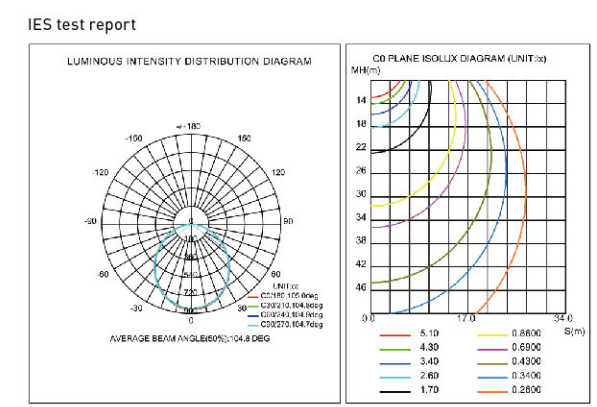

Optical parameters

Ordering code for circle series-Pendant

*Lumens @4000K, CRI 80

Model	Item	Size/mm	Power/W 1 pcs	Lumens /lm	Dimming	CCT	CRI	Input /VAC	Color	Certification
LCXX60	LC4060-C-450	H60xD450	10	1000	Non Dali Push Triac 0-10V Remote Tunable Emergency	2700K 3000K 4000K 6000K 6500K RGB RGBW	>80 >90 >95	200-240 100-277	White Black Silver Gold	CE CB SAA RCM RoHS
	LC4060-C-600	H60xD600	15	1500						
	LC4060-C-740	H60xD740	20	2000						
	LC4060-C-900	H60xD900	25	2500						
	LC4060-C-1000	H60xD1000	30	3000						
	LC4060-C-1200	H60xD1200	35	3500						
	LC4060-C-1540	H60xD1540	40	4000						
	LC4060-C-1840	H60xD1840	55	5500						
	LC4060-C-2040	H60xD2040	60	6000						
	LC4060-C-2440	H60xD2440	75	7500						
	LC4060-C-3040	H60xD3040	90	9000						
	LC4060-C-4040	H60xD4040	120	12000						
	LC4060-C-5040	H60xD5040	160	16000						
	LC4060-C-6040	H60xD6040	180	18000						
	LC4060-C-7040	H60xD7040	240	24000						
	LC6060-C-450	H60xD450	20	2000						
	LC6060-C-660	H60xD660	30	3000						
	LC6060-C-900	H60xD900	40	4000						
	LC6060-C-1060	H60xD1060	50	5000						
	LC6060-C-1200	H60xD1200	60	6000						
	LC6060-C-1560	H60xD1560	80	8000						
	LC6060-C-1860	H60xD1860	110	11000						
	LC6060-C-2060	H60xD2060	120	12000						
	LC6060-C-2460	H60xD2460	150	15000						
	LC6060-C-3060	H60xD3060	180	18000						
LC6060-C-4060	H60xD4060	240	24000							
LC6060-C-5060	H60xD5060	320	32000							
LC6060-C-6060	H60xD6060	360	36000							
LC6060-C-7060	H60xD7060	480	48000							
LC8060-C-680	H60xD680	30	3000							
LC8060-C-900	H60xD900	50	5000							
LC8060-C-1200	H60xD1200	80	8000							
LC8060-C-1580	H60xD1580	120	12000							
LC8060-C-1880	H60xD1880	160	16000							
LC8060-C-2080	H60xD2080	180	18000							
LC8060-C-2480	H60xD2480	225	22500							
LC8060-C-3080	H60xD3080	270	27000							
LC8060-C-4080	H60xD4080	360	36000							
LC8060-C-5080	H60xD5080	480	48000							
LC8060-C-6080	H60xD6080	540	54000							
LC8060-C-7080	H60xD7080	720	72000