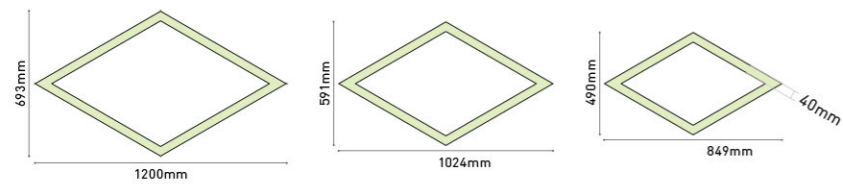

More shapes available

Case 1: if the length < 1.5m, profile & cover is only 1 part ;

Case 2: if the length > 1.5m, profile is connected by parts.

Accessories

a/mm	b/mm	c/mm
		900
40		1000
50		1100
60		1200
70		1300
80	300	1400
90	400	1500
100		1600
110		1700
120		1800
150		1900
		2000
		2200
		2400