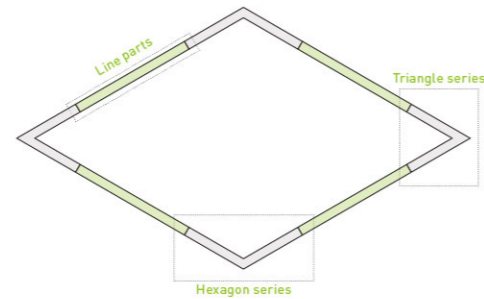

More shapes available

Case 1: if the length < 1.5m, profile & cover is only 1 part ;

Case 2: if the length > 1.5m, profile is connected by parts.

Accessories

a/mm	b/mm	c/mm
		900
40		1000
50		1100
60		1200
70		1300
80	300	1400
90	400	1500
100		1600
110		1700
120		1800
150		1900
		2000
		2200
		2400