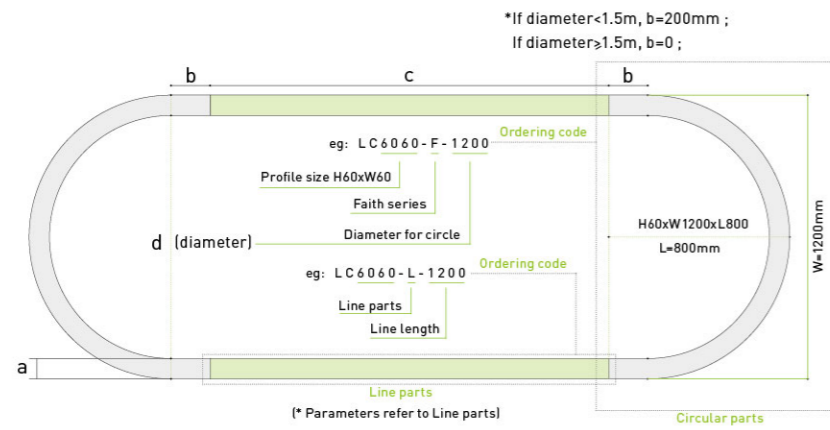

Ordering code for Faith series-Circular parts

*Lumens @4000K, CRI 80