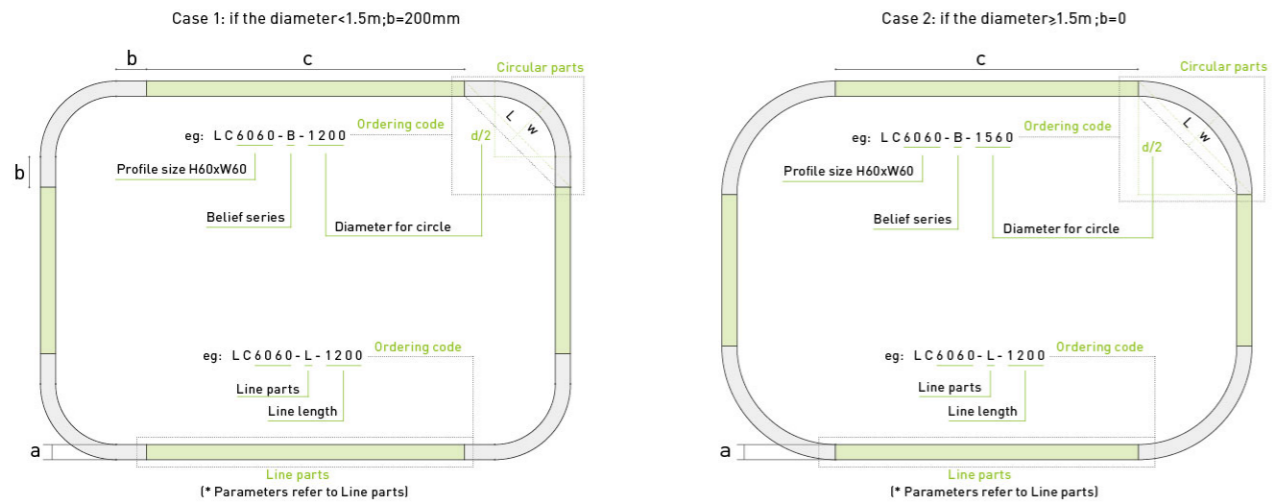

Accessories

a/mm	d/mm	c/mm	b/mm
	450	900	
40	660	1000	
50	900	1100	
60	1060	1200	
70	1200	1300	
80	1560	1400	0
90	1860	1500	200
100	2060	1600	
110	2460	1700	
120	3060	1800	
135	4060	1900	
150	5060	2000	
	6060	2200	
		2400	

Ordering code for Belief series-Circular parts

*Lumens @4000K, CRI 80