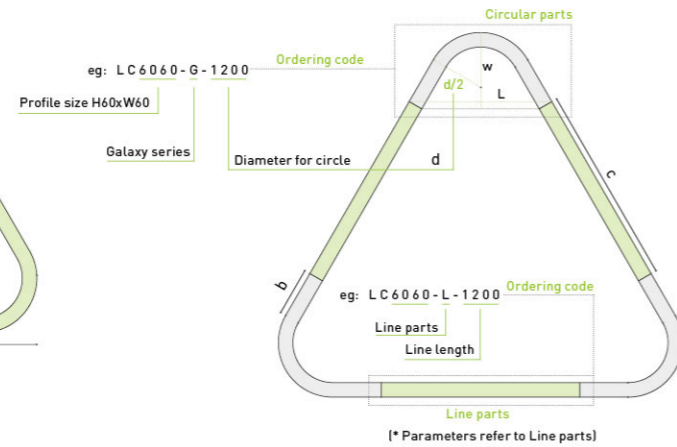

Galaxy

Galaxy

Case 1: if the length < 1.5m, profile & cover is only 1 part ;

Case 2: if the length > 1.5m, profile is connected by parts.

Accessories

a/mm	d/mm	c/mm	b/mm
		900	
40	300	1000	
50	400	1100	
60	450	1200	
70	600	1400	
80	660	1500	
90	680	1600	
100	740	1700	
110	900	1800	200
120	1060	1900	
150	1200	2000	
		2200	
		2400	