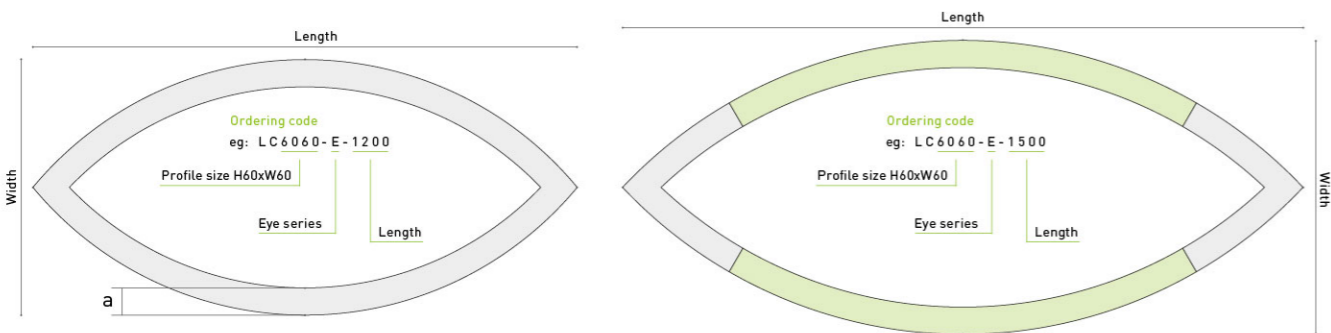

Accessories

Case 1: if the length < 1.5m, profile & cover is only 1 part ;

Case 2: if the length > 1.5m, profile is connected by parts.

Accessories

a/mm
40
50
60
70
80
90
100
110
120
150

Ordering code for Eye series