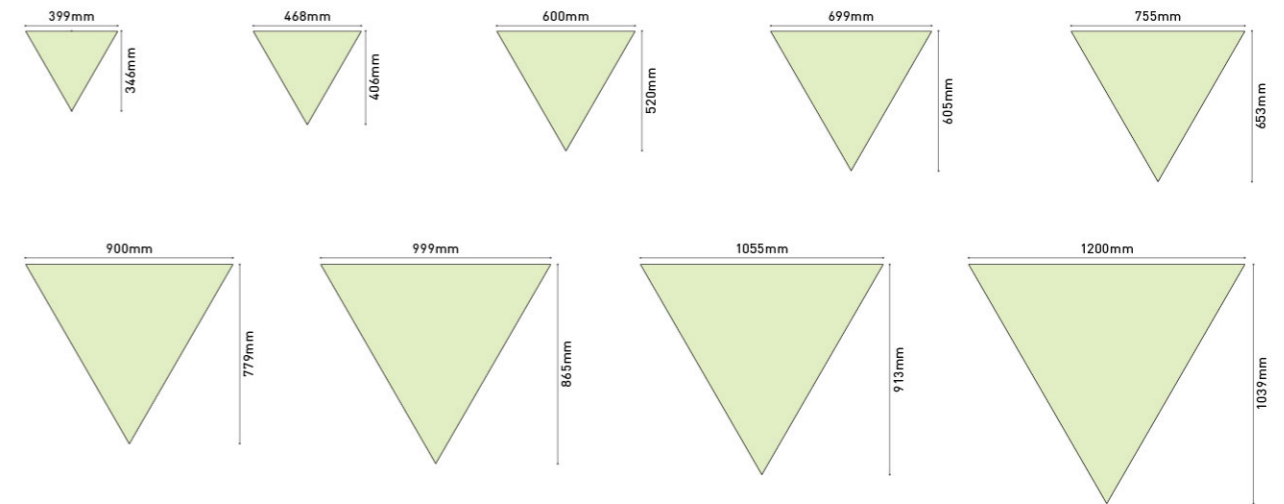

Sections

Ordering code for Aries series

*Lumens @4000K, CRI 80

Model	Item	Size/mm	Power/W 1 pcs	Lumens /lm	Dimming	CCT	CRI	Input /VAC	Color	Certification
LCXX80	LCXX80-AR-399	H80xW346xL399	12	1200	Non Dali Push Triac 0-10V Remote Tunable Emergency	2700K 3000K 4000K 6000K 6500K RGB RGBW	>80 >90 >95	200-240 100-277	White Black Silver Gold	CE CB SAA RCM RoHS
	LCXX80-AR-468	H80xW406xL468	16	1600						
	LCXX80-AR-600	H80xW520xL600	30	3000						
	LCXX80-AR-699	H80xW605xL699	40	4000						
	LCXX80-AR-755	H80xW653xL755	45	4500						
	LCXX80-AR-900	H80xW779xL900	60	6000						
	LCXX80-AR-999	H80xW865xL999	70	7000						
	LCXX80-AR-1055	H80xW913xL1055	80	8000						
LCXX100	LCXX100-AR-399	H100xW346xL399	12	1200	Non Dali Push Triac 0-10V Remote Tunable Emergency	2700K 3000K 4000K 6000K 6500K RGB RGBW	>80 >90 >95	200-240 100-277	White Black Silver Gold	CE CB SAA RCM RoHS
	LCXX100-AR-468	H100xW406xL468	16	1600						
	LCXX100-AR-600	H100xW520xL600	30	3000						
	LCXX100-AR-699	H100xW605xL699	40	4000						
	LCXX100-AR-755	H100xW653xL755	45	4500						
	LCXX100-AR-900	H100xW779xL900	60	6000						
	LCXX100-AR-999	H100xW865xL999	70	7000						
	LCXX100-AR-1055	H100xW913xL1055	80	8000						
LCXX100-AR-1200	H100xW1039xL1200	100	10000							

Accessories