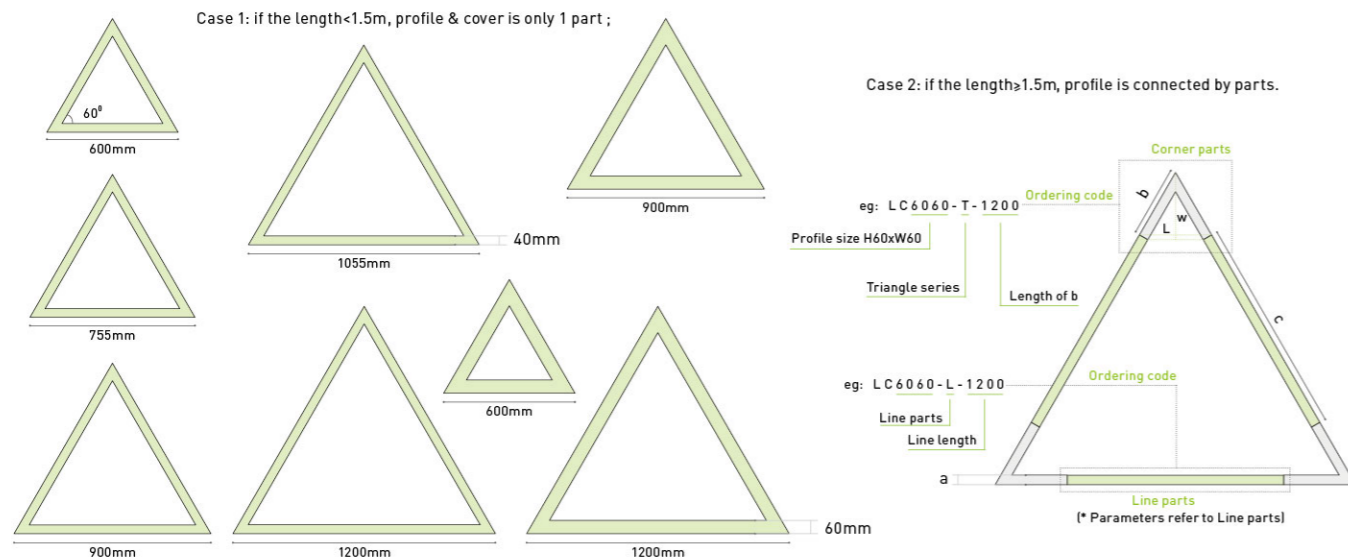

Ordering code for Triangle series - <1.5M

*Lumens @4000K, CRI 80

Model	Item	Size/mm	Power/W 1 pcs	Lumens /lm	Dimming	CCT	CRI	Input /VAC	Color	Certification
LCXX60	LC4060-T-600	H60xW520xL600	13	1300	Non Dali Push Triac 0-10V Remote Tunable Emergency	2700K 3000K 4000K 6000K 6500K RGB RGBW	>80 >90 >95	200-240 100-277	White Black Silver Gold	CE CB SAA RCM RoHS
	LC4060-T-755	H60xW653xL755	15	1500						
	LC4060-T-900	H60xW779xL900	20	2000						
	LC4060-T-1055	H60xW913xL1055	25	2500						
	LC4060-T-1200	H60xW1039xL1200	30	3000						
	LC6060-T-600	H60xW520xL600	30	3000						
LC6060-T-900	H60xW779xL900	50	5000							
LC6060-T-1200	H60xW1039xL1200	60	6000							
LCXX80	LC4080-T-600	H80xW520xL600	13	1300						
	LC4080-T-755	H80xW653xL755	15	1500						
	LC4080-T-900	H80xW779xL900	20	2000						
	LC4080-T-1055	H80xW913xL1055	25	2500						
	LC4080-T-1200	H80xW1039xL1200	30	3000						
	LC6080-T-600	H80xW520xL600	30	3000						
LC6080-T-900	H80xW779xL900	50	5000							
LC6080-T-1200	H80xW1039xL1200	60	6000							
LCXX100	LC60100-T-600	H100xW520xL600	30	3000						
	LC60100-T-900	H100xW779xL900	50	5000						
	LC60100-T-1200	H100xW1039xL1200	60	6000						

Triangle

Triangle