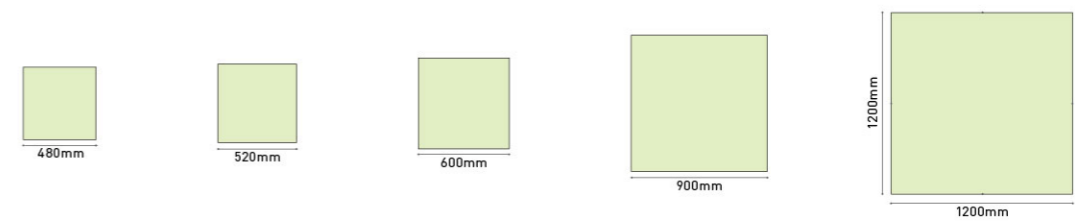

Ordering code for Leo series

*Lumens @4000K, CRI 80

Model	Item	Size/mm	Power/W 1 pcs	Lumens /lm	Dimming	CCT	CRI	Input /VAC	Color	Certification
LCXX80	LCXX80-LE-466	H80xW404xL466	25	2500	Non Dali Push Triac 0-10V Remote Tunable Emergency	2700K 3000K 4000K 6000K 6500K RGB RGBW	>80 >90 >95	200-240 100-277	White Black Silver Gold	CE CB SAA RCM RoHS
	LCXX80-LE-616	H80xW534xL616	40	4000						
	LCXX80-LE-812	H80xW703xL812	75	7500						
	LCXX80-LE-916	H80xW793xL916	90	9000						
	LCXX80-LE-1066	H80xW923xL1066	120	12000						
	LCXX80-LE-1200	H80xW1039xL1200	160	16000						
LCXX100	LCXX100-LE-466	H100xW404xL466	25	2500	Non Dali Push Triac 0-10V Remote Tunable Emergency	2700K 3000K 4000K 6000K 6500K RGB RGBW	>80 >90 >95	200-240 100-277	White Black Silver Gold	CE CB SAA RCM RoHS
	LCXX100-LE-616	H100xW534xL616	40	4000						
	LCXX100-LE-812	H100xW703xL812	75	7500						
	LCXX100-LE-916	H100xW793xL916	90	9000						
	LCXX100-LE-1066	H100xW923xL1066	120	12000						
	LCXX100-LE-1200	H100xW1039xL1200	160	16000						

Ordering code for Virgo series

*Lumens @4000K, CRI 80

Model	Item	Size/mm	Power/W 1 pcs	Lumens /lm	Dimming	CCT	CRI	Input /VAC	Color	Certification							
LCXX80	LCXX80-VI-480	H80xW480xL480	40	4000	Non Dali Push Triac 0-10V Remote Tunable Emergency	2700K 3000K 4000K 6000K 6500K RGB RGBW	>80 >90 >95	200-240 100-277	White Black Silver Gold	CE CB SAA RCM RoHS							
	LCXX80-VI-520	H80xW520xL520	50	5000													
	LCXX80-VI-600	H80xW600xL600	60	6000													
	LCXX80-VI-900	H80xW900xL900	140	14000													
	LCXX80-VI-1200	H80xW1200xL1200	250	25000													
	LCXX100	LCXX100-VI-480	H100xW480xL480	40							4000	Non Dali Push Triac 0-10V Remote Tunable Emergency	2700K 3000K 4000K 6000K 6500K RGB RGBW	>80 >90 >95	200-240 100-277	White Black Silver Gold	CE CB SAA RCM RoHS
LCXX100-VI-520		H100xW520xL520	50	5000													
LCXX100-VI-600		H100xW600xL600	60	6000													
LCXX100-VI-900		H100xW900xL900	140	14000													
LCXX100-VI-1200		H100xW1200xL1200	250	25000