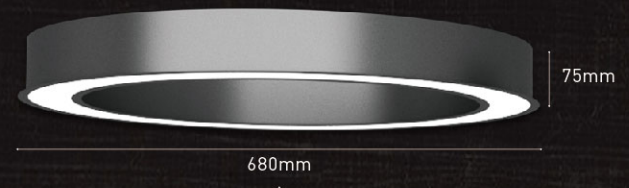

Circle-Recessed