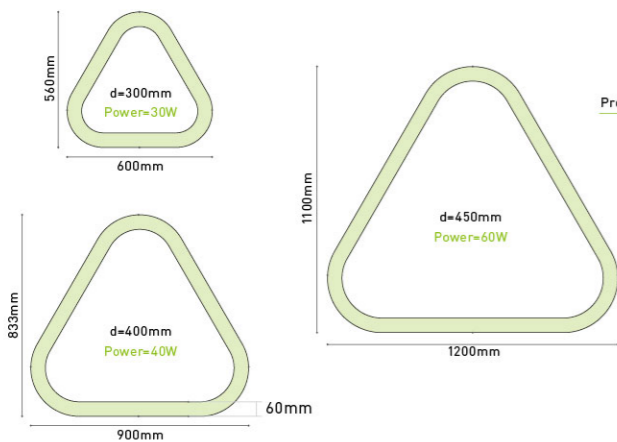

Galaxy

Galaxy

Case 1: if the length < 1.5m, profile & cover is only 1 part ;

Case 2: if the length > 1.5m, profile is connected by parts.

Accessories

a/mm	d/mm	c/mm	b/mm
		900	
40	300	1000	
50	400	1100	
60	450	1200	
70	600	1400	
80	660	1500	
90	680	1600	
100	740	1700	
110	900	1800	200
120	1060	1900	
150	1200	2000	
		2200	
		2400	