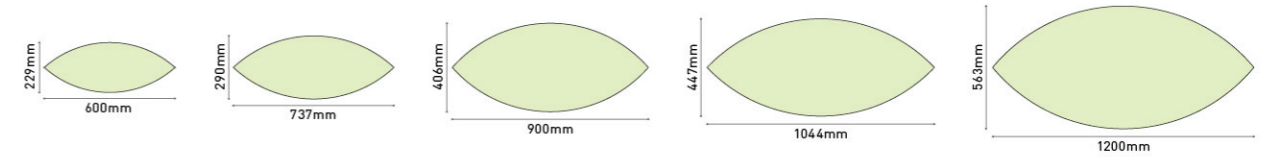

Sagittarius

Capricon

Ordering code for Sagittarius series

*Lumens @4000K, CRI 80

Model	Item	Size/mm	Power/W 1 pcs	Lumens /lm	Dimming	CCT	CRI	Input /VAC	Color	Certification
LCXX80	LCXX80-SA-617	H80xW356xL617	20	2000	Non Dali Push Triac 0-10V Remote Tunable Emergency	2700K 3000K 4000K 6000K 6500K RGB RGBW	>80 >90 >95	200-240 100-277	White Black Silver Gold	CE CB SAA RCM RoHS
	LCXX80-SA-697	H80xW402xL697	25	2500						
	LCXX80-SA-849	H80xW490xL849	35	3500						
	LCXX80-SA-1024	H80xW591xL1024	50	5000						
	LCXX80-SA-1200	H80xW693xL1200	70	7000						
LCXX100	LCXX100-SA-617	H100xW356xL617	20	2000	Non Dali Push Triac 0-10V Remote Tunable Emergency	2700K 3000K 4000K 6000K 6500K RGB RGBW	>80 >90 >95	200-240 100-277	White Black Silver Gold	CE CB SAA RCM RoHS
	LCXX100-SA-697	H100xW402xL697	25	2500						
	LCXX100-SA-849	H100xW490xL849	35	3500						
	LCXX100-SA-1024	H100xW591xL1024	50	5000						
	LCXX100-SA-1200	H100xW693xL1200	70	7000						

Ordering code for Capricon series

*Lumens @4000K, CRI 80