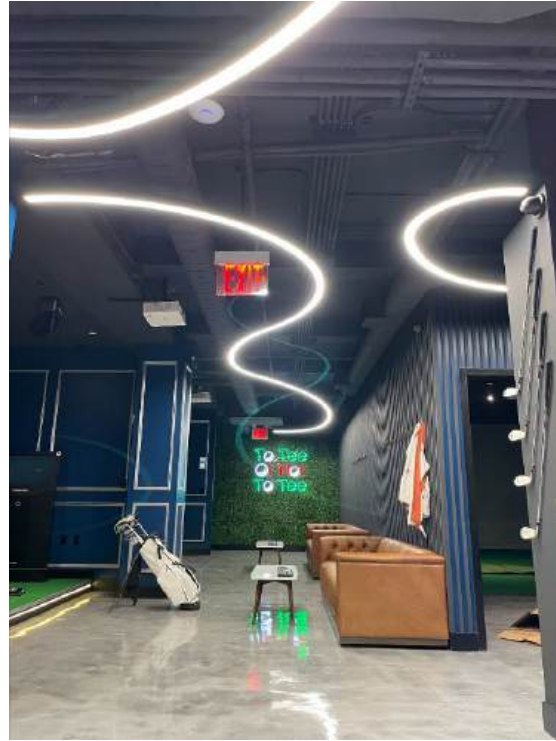

RGBW Ring Light
GYM project
in USA

Customized Design
Acoustic Lighting
Office project

Customized Design
Curved LED Linear Light
Project in Singapore

GYM Project - Curved LED Linear Light in Australia

Customized Design
Curved LED Linear Light
Bank project in Singapore

Luxurious Office Project in Australia
Customized Design
Curved LED Linear Light

Shopping Mall Project in USA
Customized Design Curved LED Linear Light

Luxurious Office Project in Switzerland

4S Store Project in France
RGBW Color Changing Curved LED Ring Light