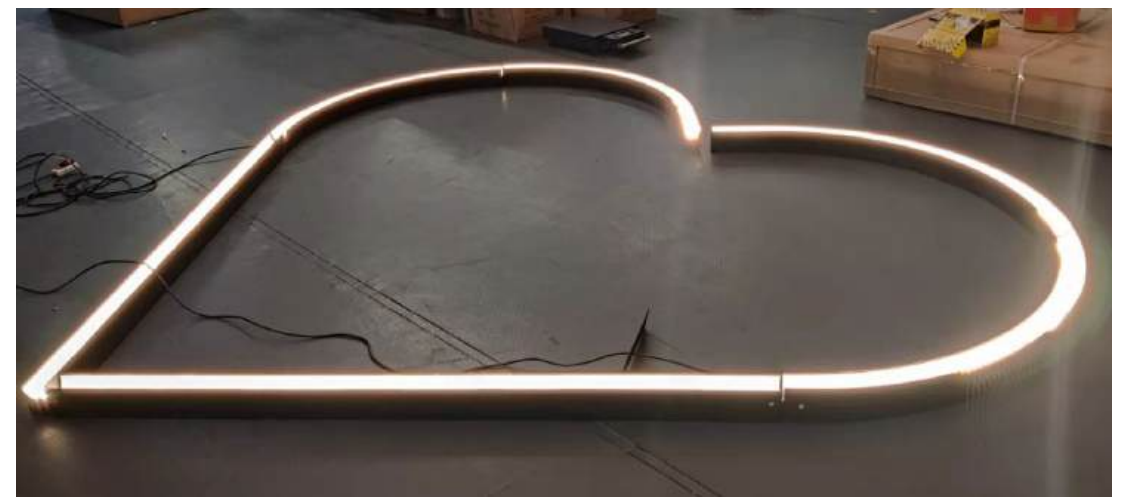

RGBW Ring Light
GYM project
in USA

Customized Design
Acoustic Lighting
Office project

Customized Design
Curved LED Linear Light
Project in Singapore

GYM Project - Curved LED Linear Light in Australia

Customized Design
Curved LED Linear Light
Bank project in Singapore