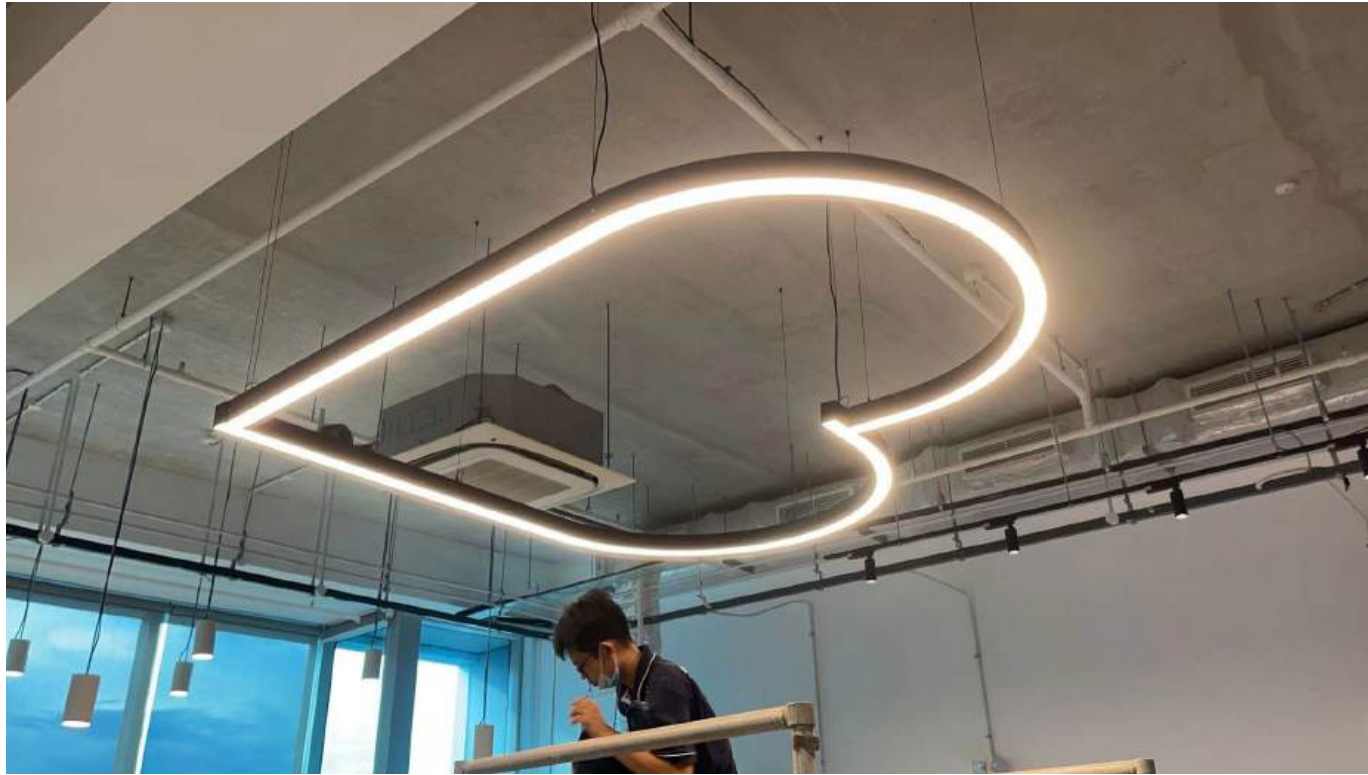

RGBW Ring Light
GYM project
in USA

Customized Design
Acoustic Lighting
Office project

Customized Design
Curved LED Linear Light
Project in Singapore

GYM Project - Curved LED Linear Light in Australia

Customized Design
Curved LED Linear Light
Bank project in Singapore