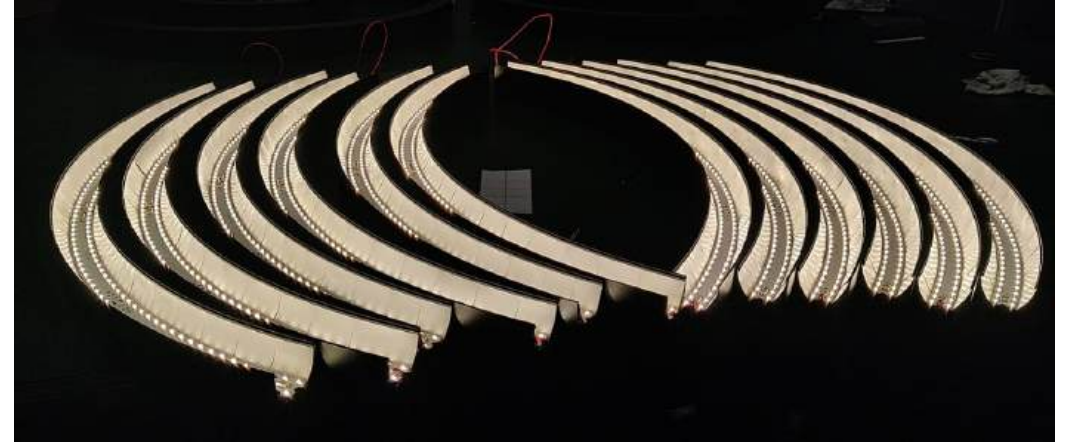

RGBW Ring Light
GYM project
in USA

Customized Design
Acoustic Lighting
Office project

Customized Design
Curved LED Linear Light
Project in Singapore

GYM Project - Curved LED Linear Light in Australia

Customized Design
Curved LED Linear Light
Bank project in Singapore