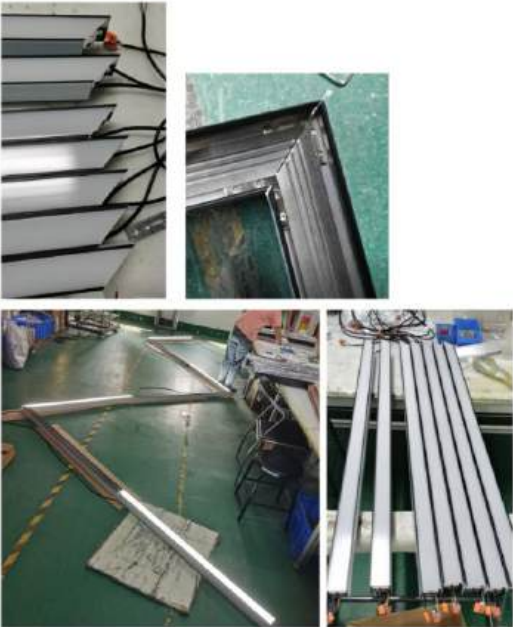

Zig zag shape LED Linear Light project in Singapore