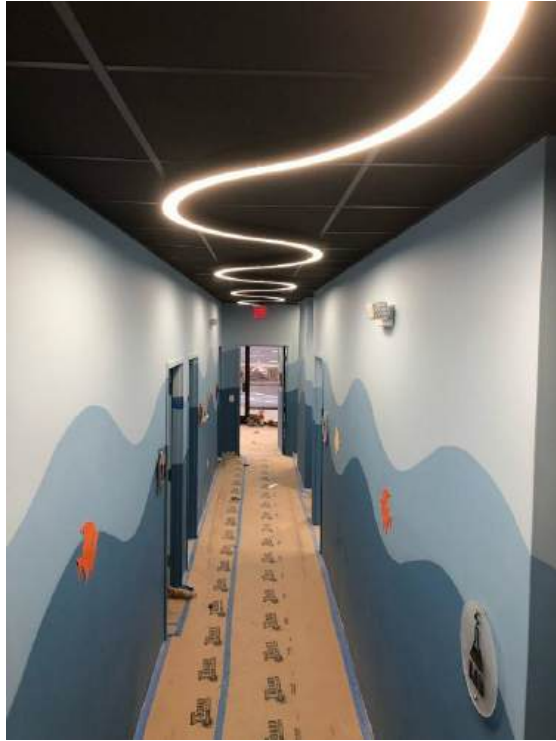

Curved profile
Custom made
Led linear lights

Offices/Shops Project: Curved LED Ring Light

School Project in Cyprus

Swinburne university in Melbourne, Australia

Linear lighting projects

Customize design Recessed LED Linear Light project in Bolivia