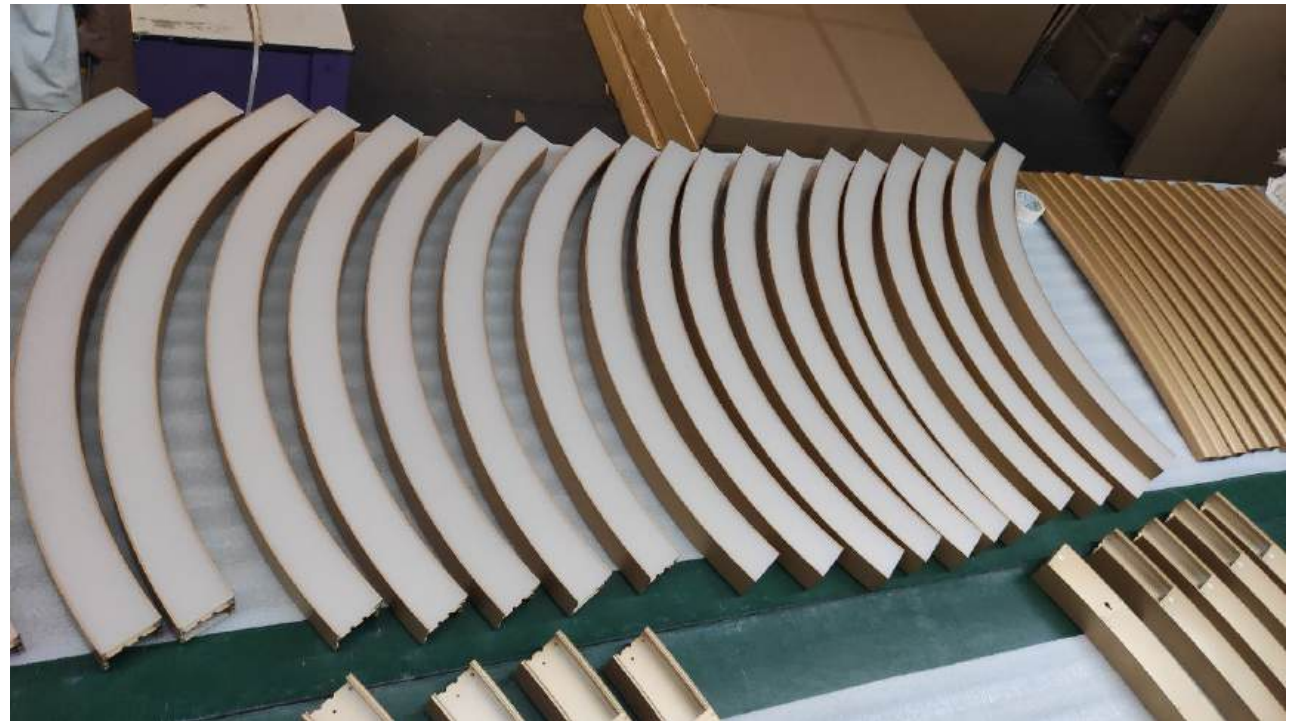

ilIGHT

LIGHTING
TECHNOLOGY

100, triq l-Imdina Naxxar | info@ilightmalta.com | +356 79201189

Customized Design
C Shape Curved Profile LED Linear Light
Restaurant project in Holland

Customized Design
Curved Corner Rectangle LED Linear Light
Office project in Kenya