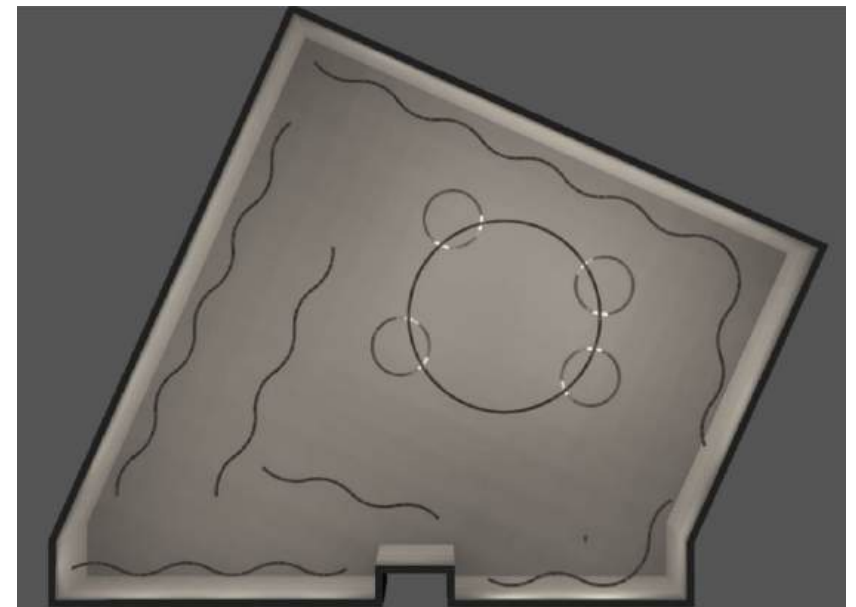

Curved profile
Custom made
Led linear lights

Offices/Shops Project: Curved LED Ring Light

School Project in Cyprus

Swinburne university in Melbourne, Australia

Linear lighting projects

Customize design Recessed LED Linear Light project in Bolivia