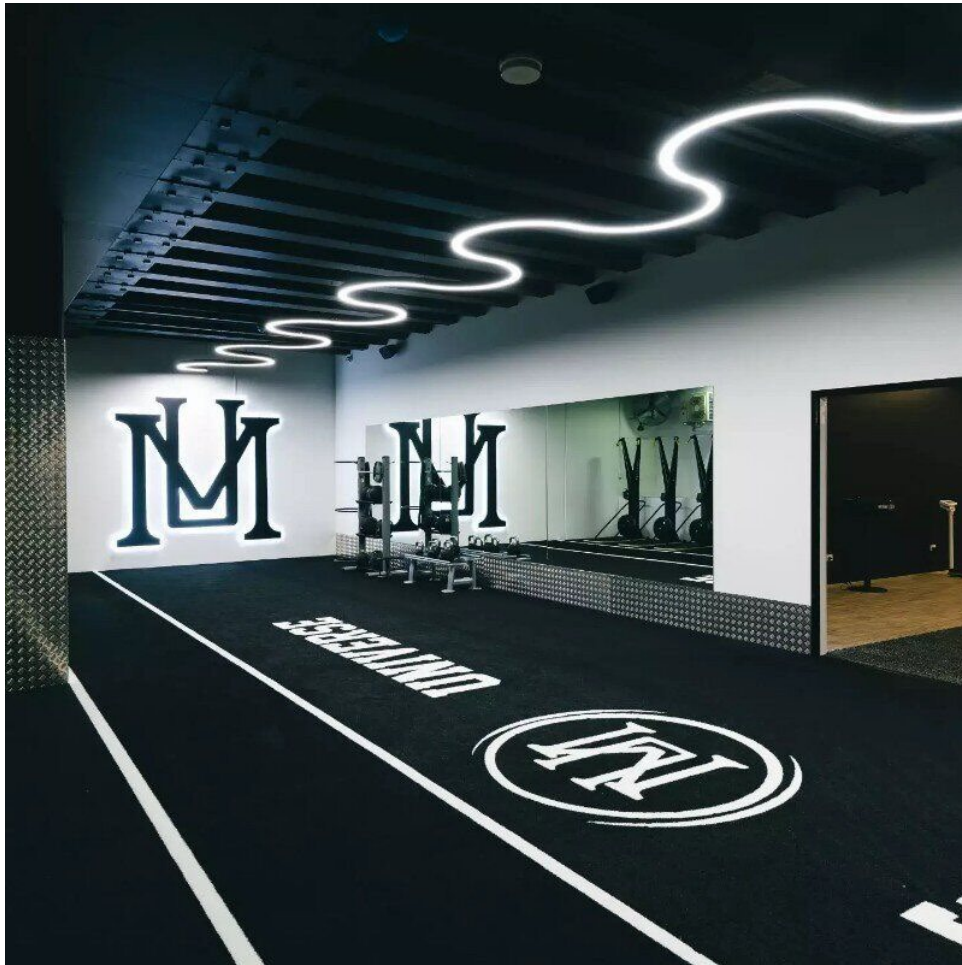

ENRICH Project share for Gyms that we produced in past years

1. Germany customer ,buy these circular light in 2018 for his Gym.

2. German customer, buy these circular lights in 2020 for his Gym

3. American customer buy our hexagon lights for his Gym, they buy lots of our hexagonal lights.

4. A customer from Australia use our LED curved profile light for his Gym 2021.

5. US customer use our RGBW Circular LED Pendant Lights for his Gym.