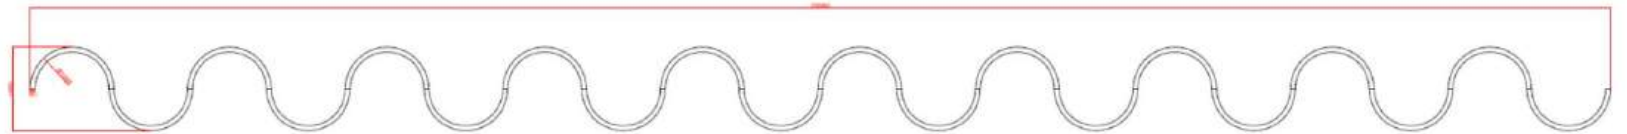

RGBW Ring Light
GYM project
in USA

Customized Design
Acoustic Lighting
Office project

Customized Design
Curved LED Linear Light
Project in Singapore

GYM Project - Curved LED Linear Light in Australia

Customized Design
Curved LED Linear Light
Bank project in Singapore