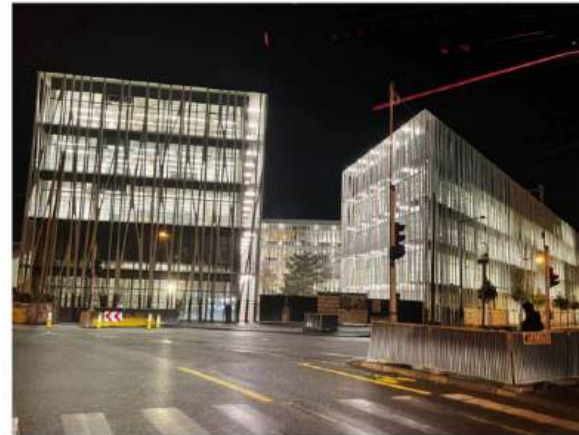

Zig zag shape LED Linear Light project in Singapore

LED Linear Light Project in Belgium

Continuous running LED Linear Light for Shops in Mexico

Suspended LED Linear Light Project in France

Supermarket Project in New Caledonia

ENRICH Project share for Gyms that we produced in past years

1. Germany customer ,buy these circular light in 2018 for his Gym.

2. German customer, buy these circular lights in 2020 for his Gym

3. American customer buy our hexagon lights for his Gym, they buy lots of our hexagonal lights.