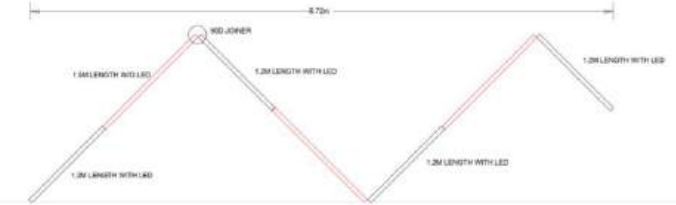

Zig zag shape LED Linear Light project in Singapore