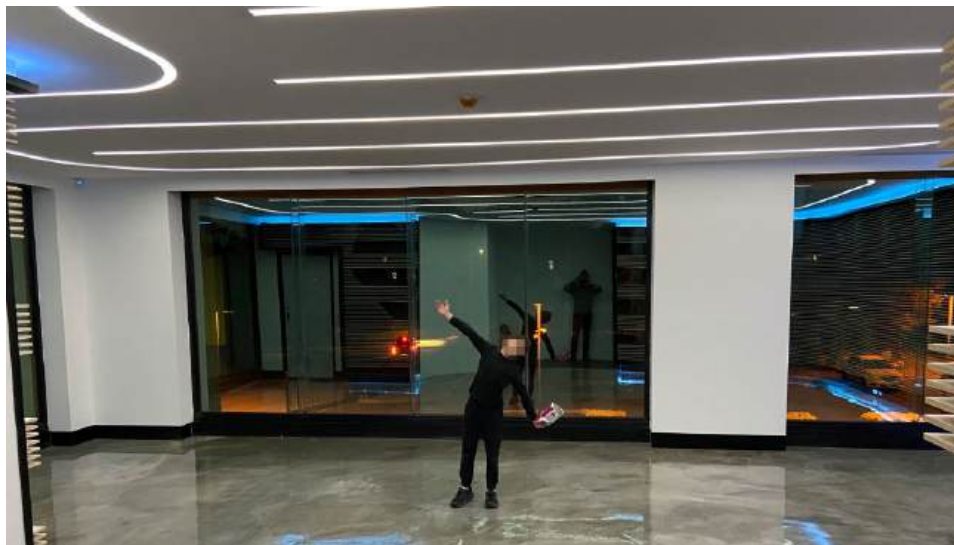

RGBW Ring Light
GYM project
in USA

Customized Design
Acoustic Lighting
Office project

Customized Design
Curved LED Linear Light
Project in Singapore

GYM Project - Curved LED Linear Light in Australia

Customized Design
Curved LED Linear Light
Bank project in Singapore