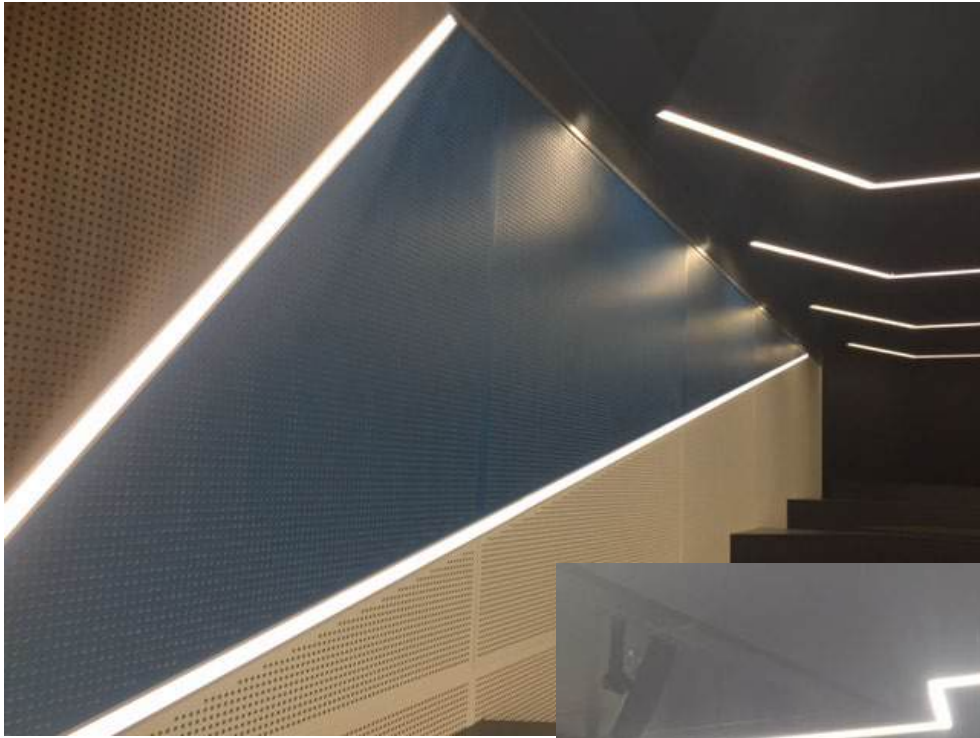

Curved profile
Custom made
Led linear lights

Offices/Shops Project: Curved LED Ring Light

School Project in Cyprus

Swinburne university in Melbourne, Australia

Linear lighting projects

Customize design Recessed LED Linear Light project in Bolivia