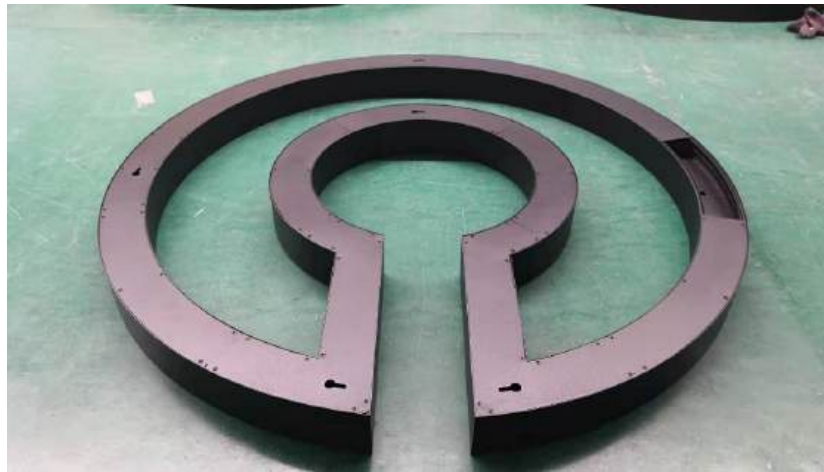

RGBW Ring Light
GYM project
in USA

Customized Design
Acoustic Lighting
Office project

Customized Design
Curved LED Linear Light
Project in Singapore

GYM Project - Curved LED Linear Light in Australia

Customized Design
Curved LED Linear Light
Bank project in Singapore